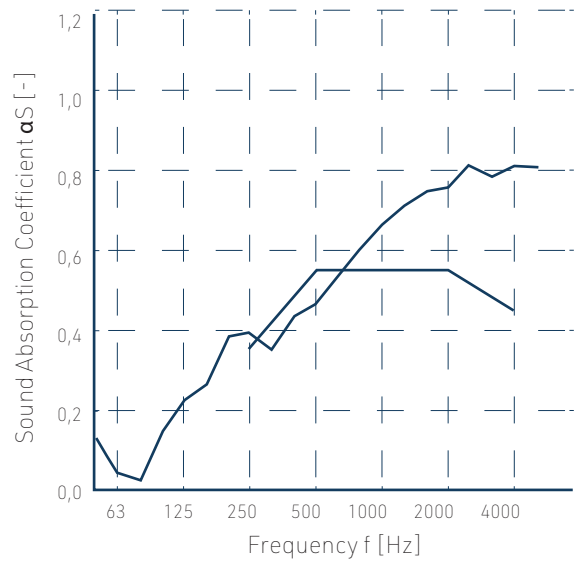

DIMENSIONS

ARCHISONIC® 24 mm   1800 x 2400 x 24 mm (70" x 94" x 0.94")
ARCHISONIC® 12 mm   1200 x 2800 x 12 mm (47" x 10" x 0.47")

COMPOSITION

100% PET (min. 60% post-consumer)

FIRE TEST

DIN EN 13501-1   B-s1, d0
ASTM E-84   Class A

VOC EMISSION

CDPH 01350   Pass
ISO 16000   (CDPH/EHLB/Standard Method V1.2.)
EN 16516

COLOUR FASTENESS

EN ISO 105-B02, A1   Grade 6

SOUND ABSORPTION

DIN ISO 11654

24 mm   aw 0.55 (no airgap)
              aw 0.65 (50 mm / 2" air gap)
              aw 0.90 (100 mm / 4" air gap)
              aw 0.95 (200 mm / 8" air gap)
              aw 0.95 (300 mm / 11" air gap).

12 mm   aw 0.30 (no air gap)

MATERIAL REUTILISATION

ARCHISONIC® 24 mm   88 plastic bottles/m²
ARCHISONIC® 12 mm   53 plastic bottles/m²

ENVIRONMENTAL

Cradle to Cradle Certified™
Product qualifies for LEED v4 specifications on VOC emissions in LEED EQ credit (Low-emitting products)

SUPPORTED BY

Climate KIC