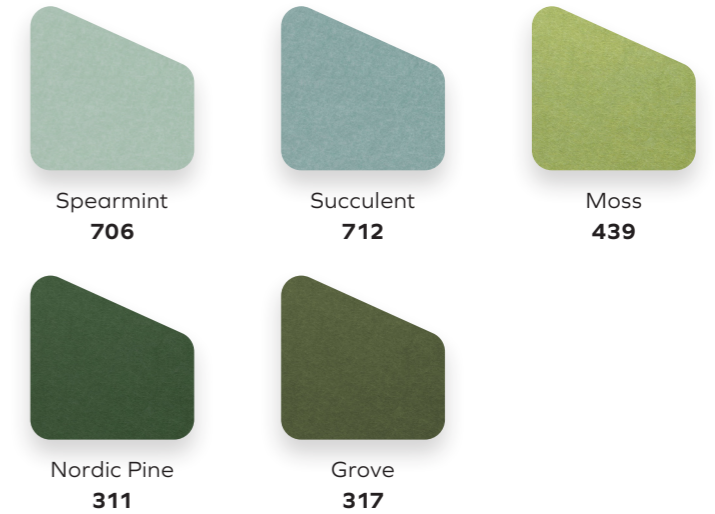

Warm Naturals

12mm & 24 mm

Combinations of lighter toned neutrals and pinks have a gently soothing and restorative effect while the more saturated hues make perfect environments for relaxation.

ARCHISONIC® Colours

Living Greens

12mm & 24 mm

From the cool greens of forests to the yellowed aspect of young wheat, we see Living Greens breathing life into indoor spaces, and an essential palette for the future. Use in tonal layers brings the depth and diversity of green, while a single note can provide an amplifying backdrop to a biophilic space.

Shell Pink
102

Soft Coral
516

Ice Blue
304

Winter Sky
410

Spearmint
706

Succulent
712

Elegant Darks

12mm & 24 mm

Pacific Ocean
432

Moss
439

Sunshine
846

Electric Orange
464

Hot Pink
140

Primary Play

12mm & 24 mm

The primary story happens when all three main colours are used together, with varied proportions creating differing moods. As with the Energetic Brights palette, combine with coordinating-coloured textiles and solid surfaces.