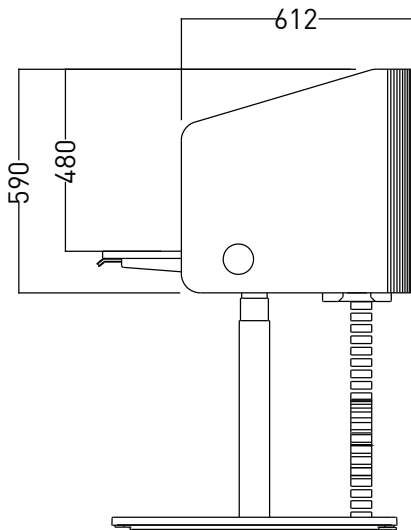

FULL WRAP

Desk Division

The FULL WRAP acoustic partition wall follows the trend of dematerialization where all unnecessary parts of an acoustic workstation partition have been removed. The prominent vertical V-cuts provides an elegant finish. A simple, adaptable and functional system that works with every standard workstations.

ARTIKELNUMMER

745.12.10.000.00

DIMENSIONS

Length: 2792 mm 109.92"
Width: 590 mm 23.23"
Thickness: 12 mm 0.47"

CONNECTION

FULL WRAP is held by powder coated round metal adaptors, which can be mounted on to any standard workstation tabletop.

SIDE

FRONT

TECHNICAL DATA SHEET