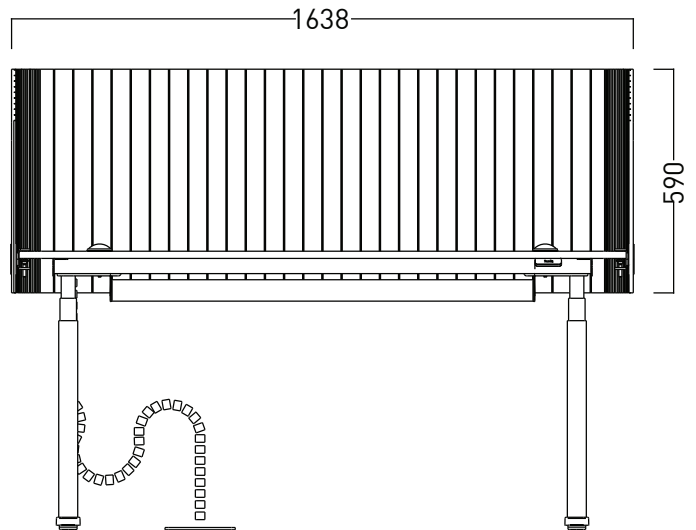

FULL WRAP

Desk Division

The FULL WRAP acoustic partition wall follows the trend of dematerialization where all unnecessary parts of an acoustic workstation partition have been removed. The prominent vertical V-cuts provides an elegant finish. A simple, adaptable and functional system that works with every standard workstations.

ARTIKELNUMMER

745.12.10.000.00

DIMENSIONS

Length: 2792 mm 109.92"
Width: 590 mm 23.23"
Thickness: 12 mm 0.47"

CONNECTION

FULL WRAP is held by powder coated round metal adaptors, which can be mounted on to any standard workstation tabletop.

SIDE

FRONT

TECHNICAL DATA SHEET