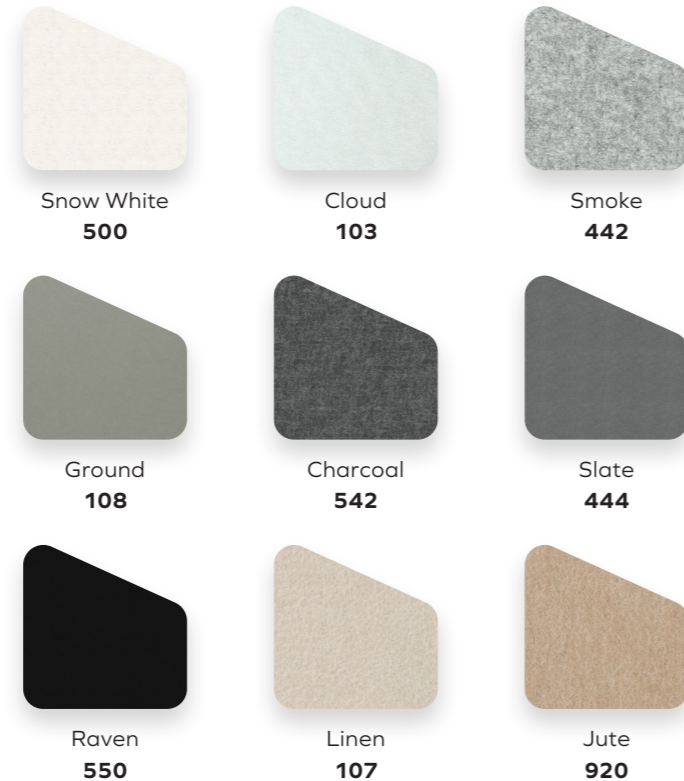

SIDE

FRONT

TECHNICAL DATA SHEET

ARCHISONIC® Colours

Quiet Neutrals

12mm & 24 mm

These shades work in harmony with natural textural materials and soften industrial environments. From light to dark and cool to warm, these are the foundations of any scheme where longevity and a mood of calm is desired.

Living Greens

12mm & 24 mm

From the cool greens of forests to the yellowed aspect of young wheat, we see Living Greens breathing life into indoor spaces, and an essential palette for the future. Use in tonal layers brings the depth and diversity of green, while a single note can provide an amplifying backdrop to a biophilic space.

Shell Pink
102

Soft Coral
516

Ice Blue
304

Winter Sky
410

Spearmint
706

Succulent
712

Elegant Darks

12mm & 24 mm

Pacific Ocean
432

Moss
439

Sunshine
846

Electric Orange
464

Hot Pink
140

Primary Play

12mm & 24 mm

The primary story happens when all three main colours are used together, with varied proportions creating differing moods. As with the Energetic Brights palette, combine with coordinating-coloured textiles and solid surfaces.