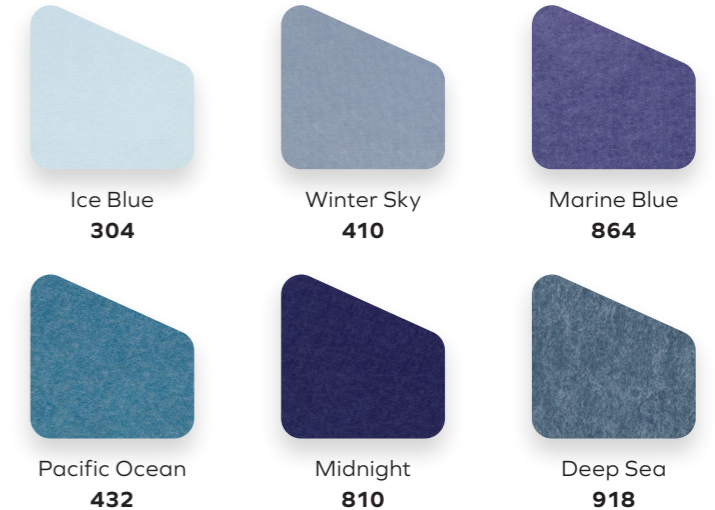

Living Greens

12mm & 24 mm

From the cool greens of forests to the yellowed aspect of young wheat, we see Living Greens breathing life into indoor spaces, and an essential palette for the future. Use in tonal layers brings the depth and diversity of green, while a single note can provide an amplifying backdrop to a biophilic space.

Elemental Blues

12mm & 24 mm

These blues work perfectly both as familiar single hues and in effortless tonal layers to create an immersive environment for focus or restoration.

ARCHISONIC® Colours

Soothing Pastels

Shell Pink
102

Soft Coral
516

Ice Blue
304

Winter Sky
410

Spearmint
706

Succulent
712

Elegant Darks

12mm & 24 mm

Pacific Ocean
432

Moss
439

Sunshine
846

Electric Orange
464

Hot Pink
140

Primary Play

12mm & 24 mm

The primary story happens when all three main colours are used together, with varied proportions creating differing moods. As with the Energetic Brights palette, combine with coordinating-coloured textiles and solid surfaces.