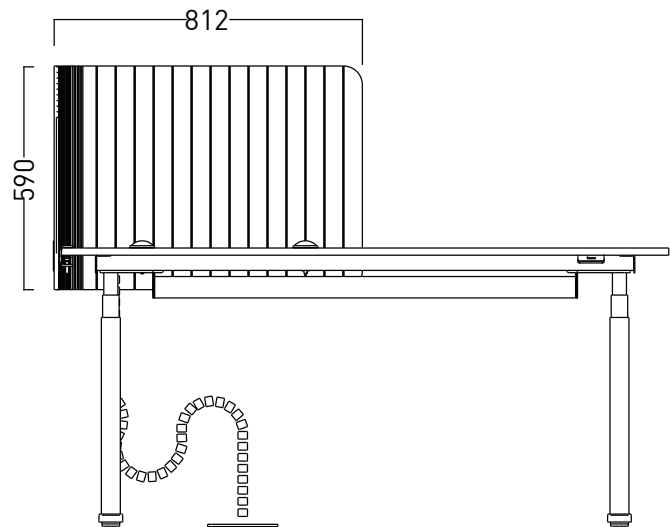

HABITAT
MATTER

habitatmatter.com
spec@habitatmatter.com

LEFT WRAP

Desk Division

LEFT WRAP

Desk Division

The LEFT WRAP acoustic partition wall follows the trend of dematerialization where all unnecessary parts of an acoustic workstation partition have been removed. The prominent vertical V-cuts provides an elegant finish. A simple, adaptable and functional system that works with every standard workstation.

ARTICLE NUMBER

745.12.11.000.00

DIMENSIONS

Length: 1389 mm 54.69"
Width: 590 mm 23.23"
Thickness: 12 mm 0.47"

CONNECTION

LEFT WRAP is held by powder coated round metal adaptors, which can be mounted on to any standard workstation tabletop.

SIDE

FRONT

TECHNICAL DATA SHEET

DIMENSIONS

ARCHISONIC® 24 mm 1800 x 2400 x 24 mm (70" x 94" x 0.94")
ARCHISONIC® 12 mm 1200 x 2800 x 12 mm (47" x 10" x 0.47")

COMPOSITION

100% PET (min. 60% post-consumer)

FIRE TEST