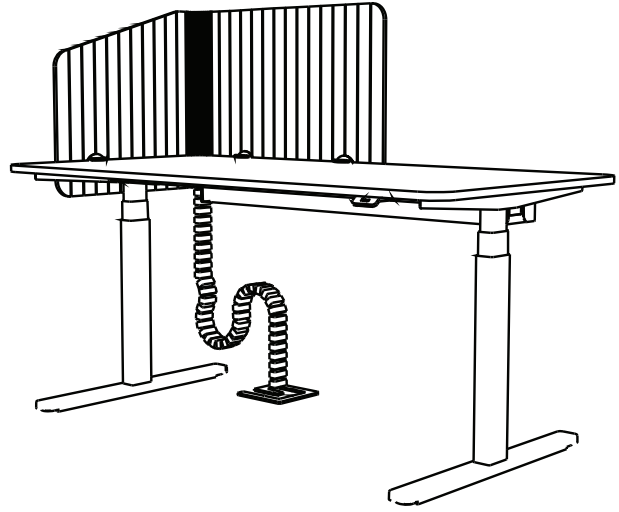

HABITAT
MATTER

habitatmatter.com
spec@habitatmatter.com

LEFT WRAP

Desk Division

LEFT WRAP

Desk Division

The LEFT WRAP acoustic partition wall follows the trend of dematerialization where all unnecessary parts of an acoustic workstation partition have been removed. The prominent vertical V-cuts provides an elegant finish. A simple, adaptable and functional system that works with every standard workstation.

ARTICLE NUMBER

745.12.11.000.00

DIMENSIONS

Length: 1389 mm 54.69"
Width: 590 mm 23.23"
Thickness: 12 mm 0.47"

CONNECTION

LEFT WRAP is held by powder coated round metal adaptors, which can be mounted on to any standard workstation tabletop.