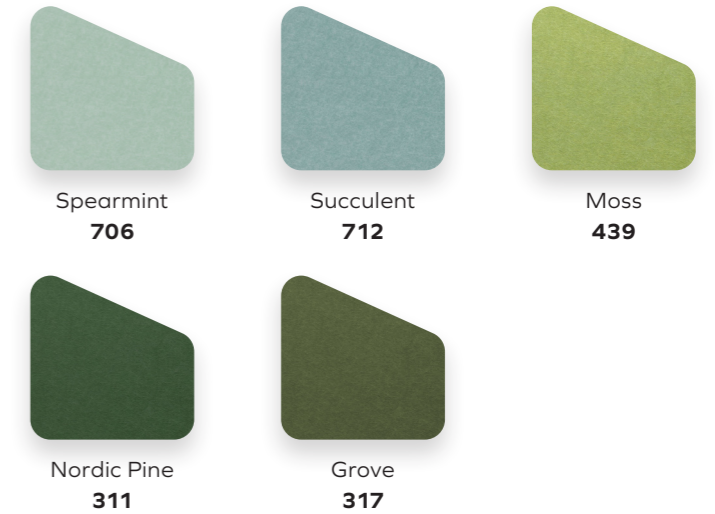

Warm Naturals

12mm & 24 mm

Combinations of lighter toned neutrals and pinks have a gently soothing and restorative effect while the more saturated hues make perfect environments for relaxation.

ARCHISONIC® Colours

Living Greens

12mm & 24 mm

From the cool greens of forests to the yellowed aspect of young wheat, we see Living Greens breathing life into indoor spaces, and an essential palette for the future. Use in tonal layers brings the depth and diversity of green, while a single note can provide an amplifying backdrop to a biophilic space.

Shell Pink
102

Soft Coral
516

Ice Blue
304

Winter Sky
410

Spearmint
706

Succulent
712

Elegant Darks

12mm & 24 mm

Snow White
500

Charcoal
542

Sunshine
846

Poster Red
662

Marine Blue
864