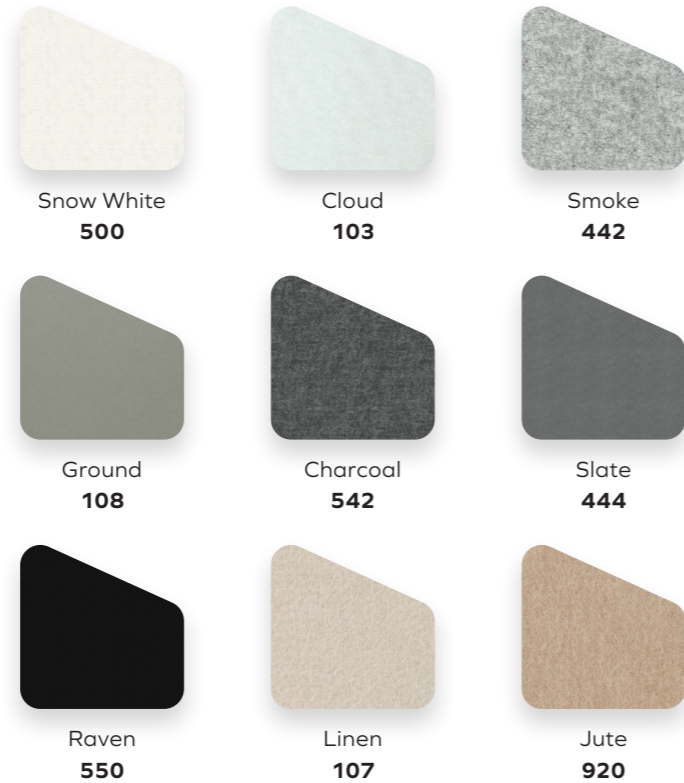

SUPPORTED BY

Climate KIC

ARCHISONIC® Colours

Quiet Neutrals

12mm & 24 mm

These shades work in harmony with natural textural materials and soften industrial environments. From light to dark and cool to warm, these are the foundations of any scheme where longevity and a mood of calm is desired.

Shell Pink
102

Soft Coral
516

Ice Blue
304

Winter Sky
410

Spearmint
706

Succulent
712

Elegant Darks

12mm & 24 mm

Pacific Ocean
432

Moss
439

Sunshine
846

Electric Orange
464

Hot Pink
140

Primary Play

12mm & 24 mm

The primary story happens when all three main colours are used together, with varied proportions creating differing moods. As with the Energetic Brights palette, combine with coordinating-coloured textiles and solid surfaces.

Snow White
500

Charcoal
542

Sunshine
846

Poster Red
662

Marine Blue
864