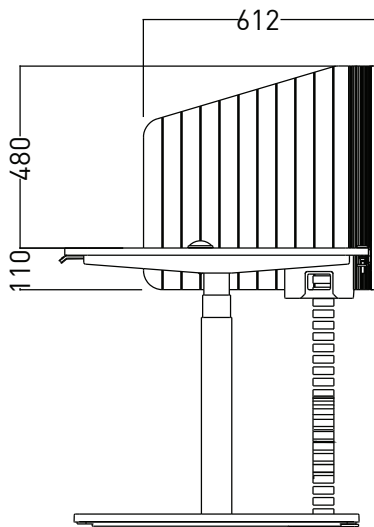

ARTICLE NUMBER

745.12.11.000.00

DIMENSIONS

Length: 1389 mm 54.69"
Width: 590 mm 23.23"
Thickness: 12 mm 0.47"

CONNECTION

LEFT WRAP is held by powder coated round metal adaptors, which can be mounted on to any standard workstation tabletop.

SIDE

FRONT

TECHNICAL DATA SHEET

DIMENSIONS

ARCHISONIC® 24 mm 1800 x 2400 x 24 mm (70" x 94" x 0.94")
ARCHISONIC® 12 mm 1200 x 2800 x 12 mm (47" x 10" x 0.47")

COMPOSITION

100% PET (min. 60% post-consumer)

FIRE TEST