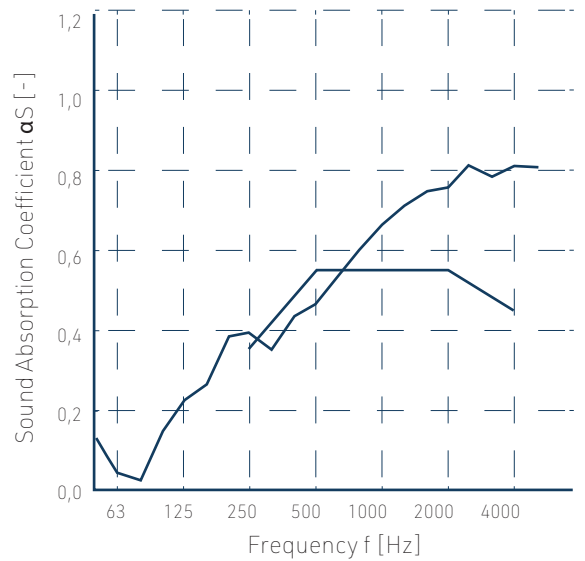

DIMENSIONS

ARCHISONIC® 24 mm 1800 x 2400 x 24 mm (70" x 94" x 0.94")
ARCHISONIC® 12 mm 1200 x 2800 x 12 mm (47" x 10" x 0.47")

COMPOSITION

100% PET (min. 60% post-consumer)

FIRE TEST

DIN EN 13501-1 B-s1, d0
ASTM E-84 Class A

VOC EMISSION

CDPH 01350 Pass
ISO 16000 (CDPH/EHLB/Standard Method V1.2.)
EN 16516

COLOUR FASTENESS

EN ISO 105-B02, A1 Grade 6

SOUND ABSORPTION

DIN ISO 11654

24 mm aw 0.55 (no airgap)
aw 0.65 (50 mm / 2" air gap)
aw 0.90 (100 mm / 4" air gap)
aw 0.95 (200 mm / 8" air gap)
aw 0.95 (300 mm / 11" air gap).

12 mm aw 0.30 (no air gap)

MATERIAL REUTILISATION

ARCHISONIC® 24 mm 88 plastic bottles/m²
ARCHISONIC® 12 mm 53 plastic bottles/m²

ENVIRONMENTAL

Cradle to Cradle Certified™
Product qualifies for LEED v4 specifications on VOC emissions in LEED EQ credit (Low-emitting products)

SUPPORTED BY

Climate KIC