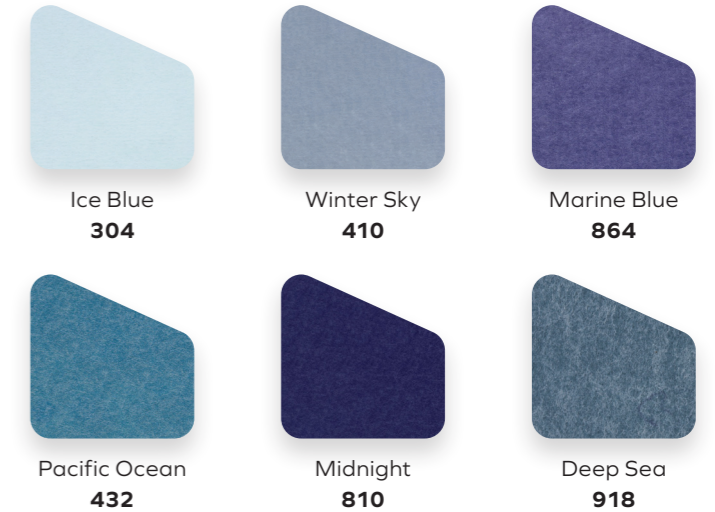

Living Greens

12mm & 24 mm

From the cool greens of forests to the yellowed aspect of young wheat, we see Living Greens breathing life into indoor spaces, and an essential palette for the future. Use in tonal layers brings the depth and diversity of green, while a single note can provide an amplifying backdrop to a biophilic space.

Elemental Blues

12mm & 24 mm

These blues work perfectly both as familiar single hues and in effortless tonal layers to create an immersive environment for focus or restoration.

ARCHISONIC® Colours

Soothing Pastels

Shell Pink
102

Soft Coral
516

Ice Blue
304

Winter Sky
410

Spearmint
706

Succulent
712

Elegant Darks

12mm & 24 mm

Snow White
500

Charcoal
542

Sunshine
846

Poster Red
662

Marine Blue
864