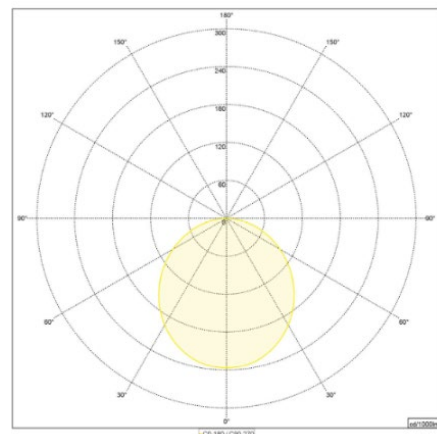

TECHNICAL DESCRIPTION

From afar, this rounded lampshade presents a classic appearance, but get closer and experience the inherent playful character that sparks life to any space without intruding. Pick from five different sizes or go all-in combining dimensions for an exciting dynamic.

The ARCHISONIC® material, which was carefully developed and curated in collaboration with the London trend researchers Color Hive, is available in two thicknesses, 24 and 12 millimeters. The PET fibers from recycled water bottles make the material a sustainable and powerful source to meet your acoustic challenges.