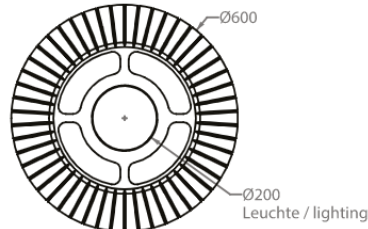

SPARK

Art. Nr. see page 4

MOUNTING

Mounting location: ceiling
Type: suspended

ELECTRICAL

Voltage: 48V DC
Control gear needed: Yes
Control gear included: Yes

DIMENSIONS

Diameter: 400/600/800/1200/
1400 mm
Height: 270/400/530/650/850 mm
Weight: 3/5/6,7/11,5/18,7 kg

LIGHT

Light distribution: Direct

LAMP DESCRIPTION

Lamp Product: SIGN DIVA 200
Lamp Typ: LED
Total Power: 19 W
Luminous Flux of Light Source: 2340 lm
Usable luminous flux: 1580 lm
Colour rendering index (CRI): 90
Colour temperature (CCT): 4000 K

TECHNICAL DESCRIPTION

From afar, this rounded lampshade presents a classic appearance, but get closer and experience the inherent playful character that sparks life to any space without intruding. Pick from five different sizes or go all-in combining dimensions for an exciting dynamic.

SUPPORTED BY

Climate KIC

Acoustic colours:

Panel sizes:

The acoustic panels are available in the following sizes:

	Produkt Typ	Size	Art. Nr.
1	Acoustic Pendant Spark 400	D400 x 270mm	See next page
2	Acoustic Pendant Spark 600	D600 x 400mm	
3	Acoustic Pendant Spark 800	D800 x 530mm	
4	Acoustic Pendant Spark 1200	D1200 x 650mm	
5	Acoustic Pendant Spark 1600	D1600 x 850mm	