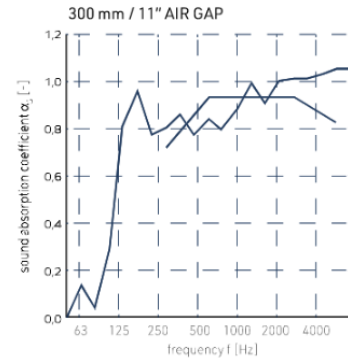

MATERIAL COMPOSITION

100% PET (min. 60% post-consumer)

FIRE TEST

DIN EN 13501-1 B-s1, d0
ASTM E-84 Class A

VOC-EMISSION

CDPH 01350 Pass
ISO 16000 (CDPH/EHLB/Standard Methode V1.2.)
EN 16516

COLOUR FASTNESS

ISO 105-B02, A1 Grade 6

MATERIAL REUTILISATION

ARCHISONIC® 24 mm 88 plastic bottles/m2
ARCHISONIC® 12 mm 53 plastic bottles/m2

SOUND ABSORPTION

DIN ISO 11654

24mm	aw 0.55 (no airgap) aw 0.65 (50 mm / 2" air gap) aw 0.90 (100 mm / 4" air gap) aw 0.95 (200 mm / 8" air gap)
12mm	aw 0.30 (no air gap)

ENVIRONMENTAL

Cradle to Cradle Certified™
Product qualifies for LEED v4 specifications on VOC emissions
in LEED EQ credit (Low-emitting products)

MICROBIAL RESISTANCE

ASTM G21-15
Growth rating: 0 (no growth)
ARCHISONIC® does not provide a breeding ground for mold and mildew.

SUPPORTED BY

Climate KIC