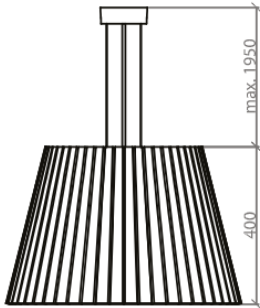

SPARK

Art. Nr. see page 4

MOUNTING

Mounting location: ceiling
Type: suspended

ELECTRICAL

Voltage: 48V DC
Control gear needed: Yes
Control gear included: Yes

DIMENSIONS

Diameter: 400/600/800/1200/
1400 mm
Height: 270/400/530/650/850 mm
Weight: 3/5/6,7/11,5/18,7 kg

LIGHT

Light distribution: Direct

LAMP DESCRIPTION

Lamp Product: SIGN DIVA 200
Lamp Typ: LED
Total Power: 19 W
Luminous Flux of Light Source: 2340 lm
Usable luminous flux: 1580 lm
Colour rendering index (CRI): 90
Colour temperature (CCT): 4000 K

TECHNICAL DESCRIPTION

From afar, this rounded lampshade presents a classic appearance, but get closer and experience the inherent playful character that sparks life to any space without intruding. Pick from five different sizes or go all-in combining dimensions for an exciting dynamic.

SUPPORTED BY

Climate KIC

Acoustic colours:

Panel sizes:

The acoustic panels are available in the following sizes:

	Produkt Typ	Size	Art. Nr.
1	Acoustic Pendant Spark 400	D400 x 270mm	See next page
2	Acoustic Pendant Spark 600	D600 x 400mm	
3	Acoustic Pendant Spark 800	D800 x 530mm	
4	Acoustic Pendant Spark 1200	D1200 x 650mm	
5	Acoustic Pendant Spark 1600	D1600 x 850mm	