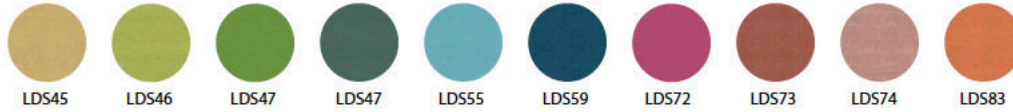

How to spec:

Ex: Delta One 21-1/4" x 52-3/8"
Rockwood filling with Gabriel Twist Fabric

Delta

The following fabrics and colors are only a selection, for more colors check: zilenzio.se. Color deviation can occur when viewing PDF and print. To see exact fabric colors please order sample from us: sayhi@habitatmatter.com

Carlow Camira Fabrics

PRICE GROUP 1

CLW02 CLW04 CLW06 CLW08 CLW09 CLW11 CLW13 CLW15 CLW18 CLW25

Blazer Lite Camira Fabrics

PRICE GROUP 2

LTH39 LTH40 LTH46 LTH48 LTH52 LTH51 LTH42 LTH64 LTH67 LTH70

Twist Gabriel

PRICE GROUP 2

60076 60011 60021 67004 63012 62066 60999 61103 63075 68120

Remix Kvadrat

PRICE GROUP 3

113 123 252 762 612 632 643 923 933 973

Synergy Camira Fabrics

PRICE GROUP 3

LDS45 LDS46 LDS47 LDS47 LDS55 LDS59 LDS72 LDS73 LDS74 LDS83

Melange Nap Kvadrat

PRICE GROUP 4

211 211 271 231 411 461 521 651 711 871