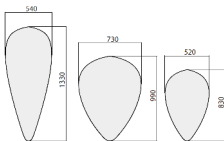

Sizes:

Delta One: 21-1/4" x 52-3/8"
Delta Two: 28-3/4" x 39"
Delta One: 20-1/2" x 32-11/16"

Design:

Designed by Constance Guisset
MDF core with mineral wool
filling and external fabric cover.

Standard fabrics: