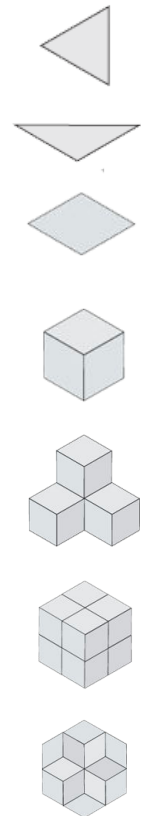

Fazett

The Fazett wall-mounted system consists of a single element, a diamond that can be combined in many ways. By using fabrics of different color it is possible to create patterns to cover any small or large surface. The diamonds create an attractive pattern and at the same time provide effective sound absorption.

Dimensions:

Width: 15-3/4"
Height: 27-9/16"
Thickness: 2-1/16"
2-13/16" including wall spacing

Standard fabrics:

Camira fabrics: Cara (1), Blazer Lite(2)
Gabriel: Event Screen (1), Twist (2), Gaja(3), Hush(1), Fame(3)
Kvadrat: Lucia(2), Remix(4), Hallingdal(4), Steelcut trio(4)

Other fabrics available upon request

Design:

Designed by Note

Materials:

Perforated MDF backing, mineral rockwool filling, velcro wall spacers