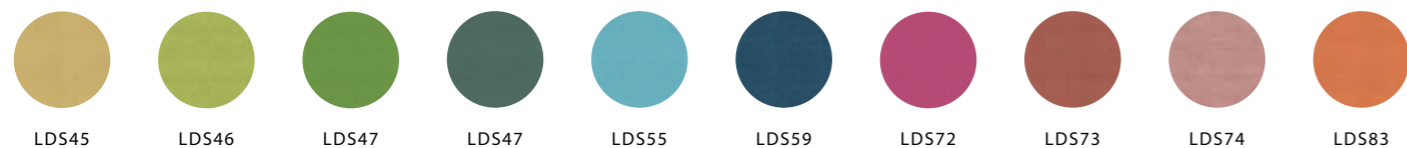

STANDARD FABRICS

Blazer Lite
Blazer, Synergy
Divina MD
For other fabrics, please request quote.

Camira Fabrics
Camira
Kvadrat

Price group. 2
Price group. 3
Price group. 4

CARE AND MAINTENANCE

To maintain the colour and look of the fabric it should be vacuumed regularly with a soft nozzle.

How to remove stains from wool fabrics:
- Dab or wipe lightly with a damp cloth.

Please note: The listed fabric colours are just a selection. For more colours, see zilenzio.se Colours may deviate from their actual appearance on a PDF or print out. To see the exact fabric colours, please ask us for fabric samples for a specific product.

BLAZER LITE CAMIRA FABRICS

PRICE GROUP. 2

SYNERGY CAMIRA FABRICS

PRICE GROUP. 3

Zilenzio

Head Office
Hjalmar Bergmans väg 7
703 58 Örebro Sweden

Phone: +46 19 672 17 00
Mail: info@zilenzio.se

www.zilenzio.com
Facebook: Zilenzio
Instagram: @zilenzio
© 2020 Zilenzio