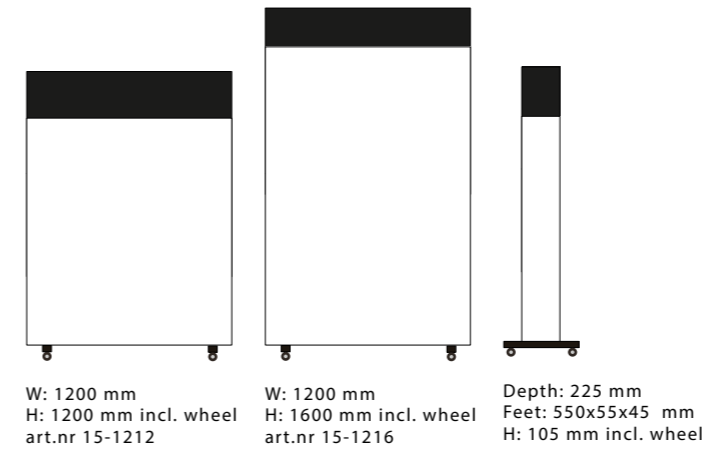

ZORLA

Floor screen

DIMENSIONS

Width:	1200 mm
Height:	1200, 1600 mm
Height with shelf:	1370, 1720 mm
Depth:	225 mm
Depth with shelf:	345 mm
Base placed from edge:	100 mm

Shelf (inside):	
Höjd:	331 mm
Bredd:	1162 mm
Djup:	270 mm

Flower Box (inside):	
Height:	200 mm
Width:	1174 mm
Deep:	199 mm

DESIGNER

Anca Inredningsarkitekter AB

DESIGN

Body made of wood, panels filled with stone wool.
Exterior surface in fabric. Base with locking wheels.