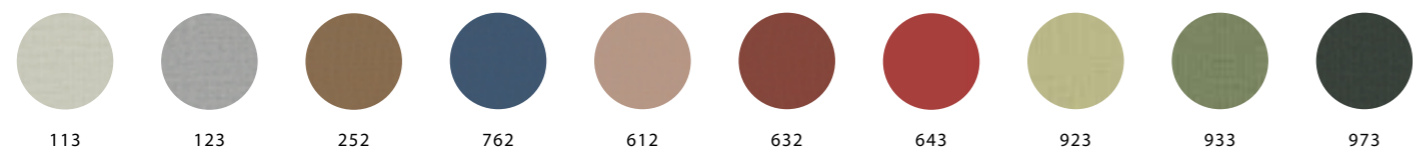

OPTIONAL ADD ON - PLANTS

Aloe Vera	art.nr 91-412
Sakaki	art.nr 91-410
Boston fern	art.nr 91-411

STANDARD COLOUR OF PLANT BOX

Option - custom NCS colour

The base is the same veneer as the box

STANDARD COLOURS FOR WHEELS

CARLOW CAMIRA FABRICS

PRICE GROUP 1

BLAZER LITE CAMIRA FABRICS

PRICE GROUP 2

TWIST GABRIEL

PRICE GROUP 2

REMIX KVADRAT

PRICE GROUP 3