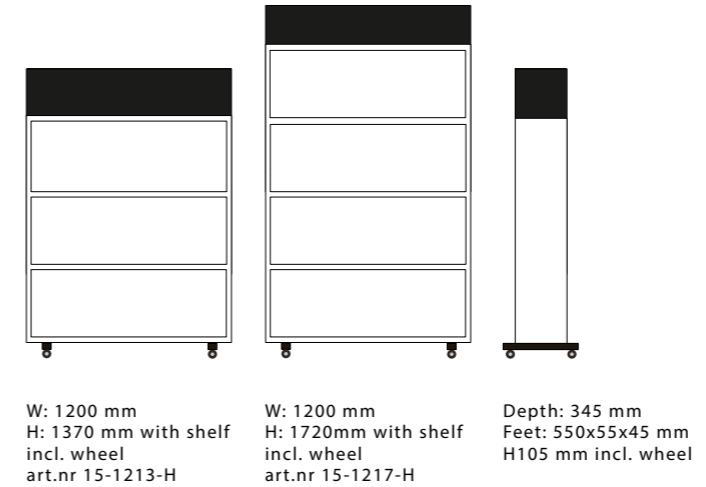

ZORLA

Floor screen

DIMENSIONS

Width:	1200 mm
Height:	1200, 1600 mm
Height with shelf:	1370, 1720 mm
Depth:	225 mm
Depth with shelf:	345 mm
Base placed from edge:	100 mm

Shelf (inside):	
Höjd:	331 mm
Bredd:	1162 mm
Djup:	270 mm

Flower Box (inside):	
Height:	200 mm
Width:	1174 mm
Deep:	199 mm

DESIGNER

Anca Inredningsarkitekter AB

DESIGN

Body made of wood, panels filled with stone wool.
Exterior surface in fabric. Base with locking wheels.