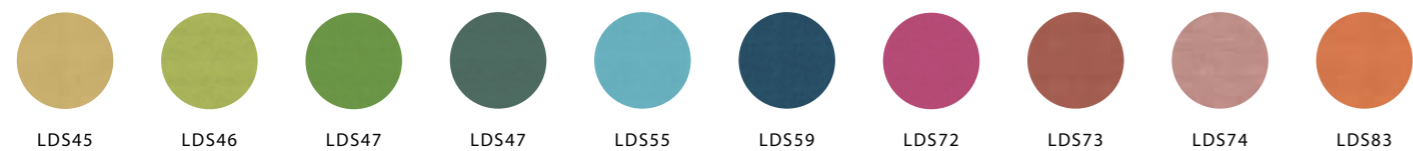

PRICE GROUP 3

MELANGE NAP KVADRAT