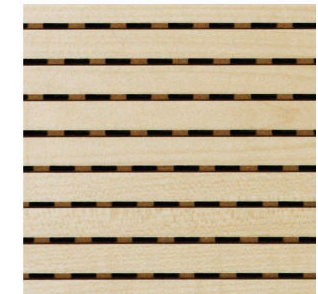

standard wood finishes

NATURAL OAK

TEAK

AMERICAN WALNUT

MOKA OAK

BLACK OAK

*stain to match sample available

other solid partition options

FABRIC

LAMINATE

MARKERBOARD

TOPAKUSTIK