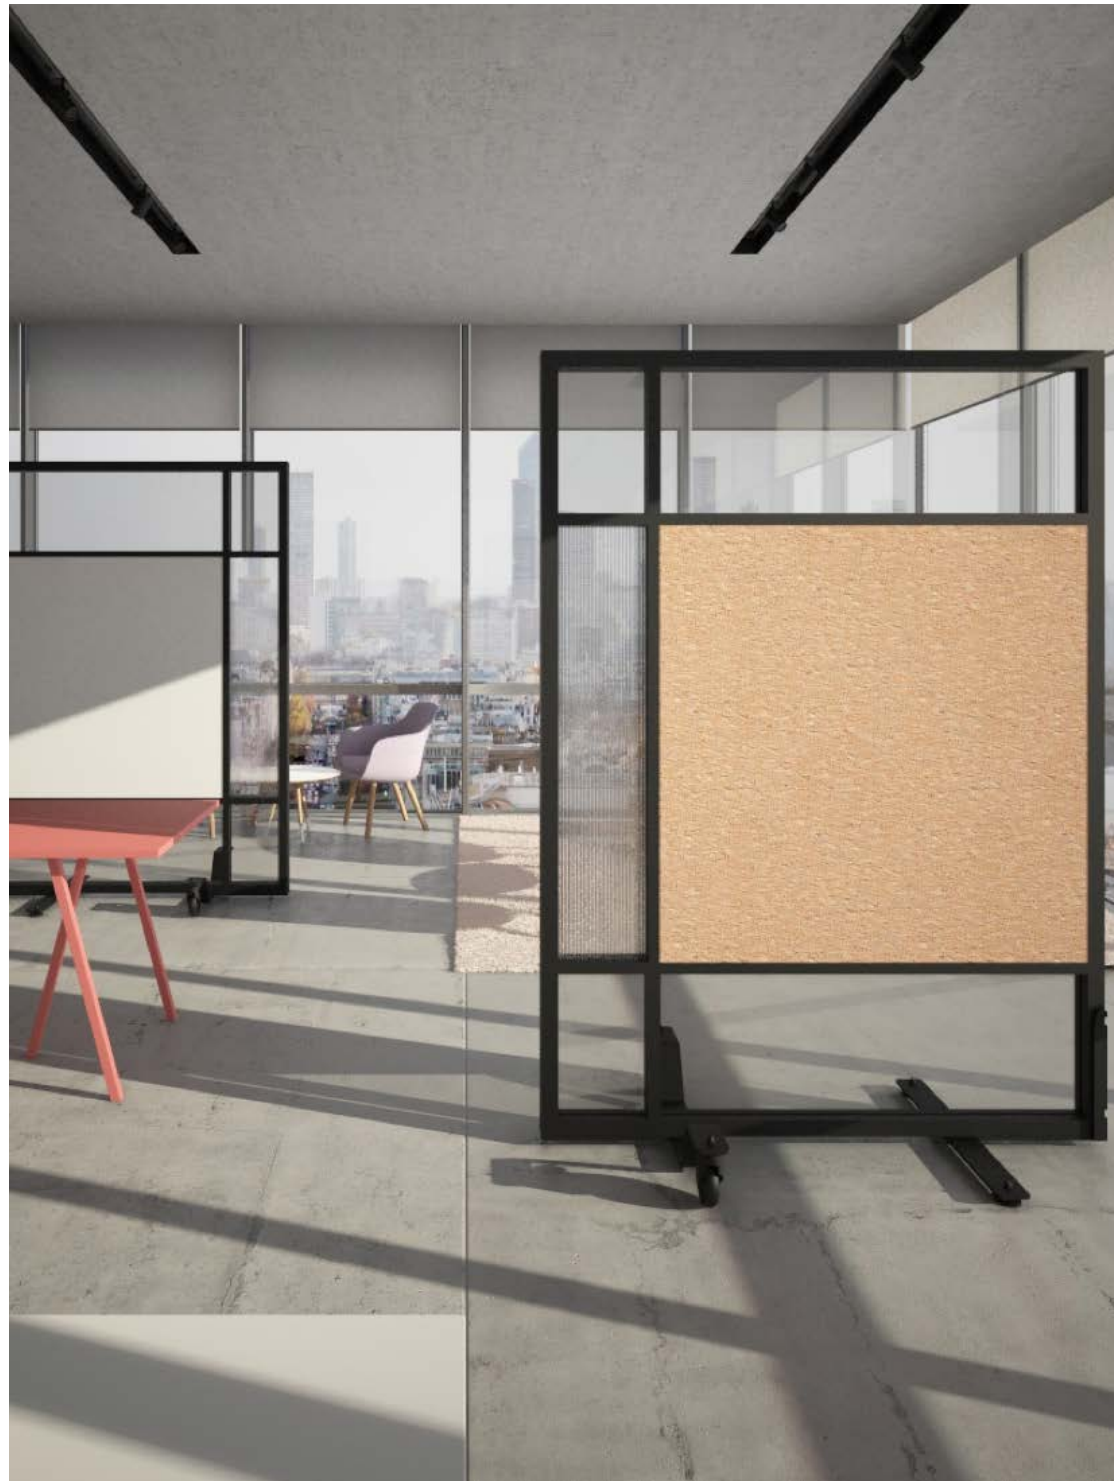

Flat Move, why?

Freestanding & movable: no need to attach to floors, walls or ceilings

Modular: shape flat move to your requirements and design aesthetic

Easy: anyone can design Flat Move

Made to last: for a sustainable future, the workplace needs to stay flexible

FRAMING & SIZES

- Flat move is a modular system created by up to three customizable portable room dividers
- 2-3/4" thick space divider, up to 8 feet wide by 8 feet tall. Three units combine to 24 feet long

MATERIALS & FINISHES

- Minimal aluminum frame available in anodized or in any RAL color in any combination
- Glass panels: tempered/laminated glass, colored glass, applied vinyl film, textured glass, acid etched

SHIPPING & LEAD TIMES

- 8 to 10 weeks from approved drawings
- The entire Flat Move assembly and trolley will be shipped in a single crate and Habitat Matter can provide professional installation anywhere in the US if needed.