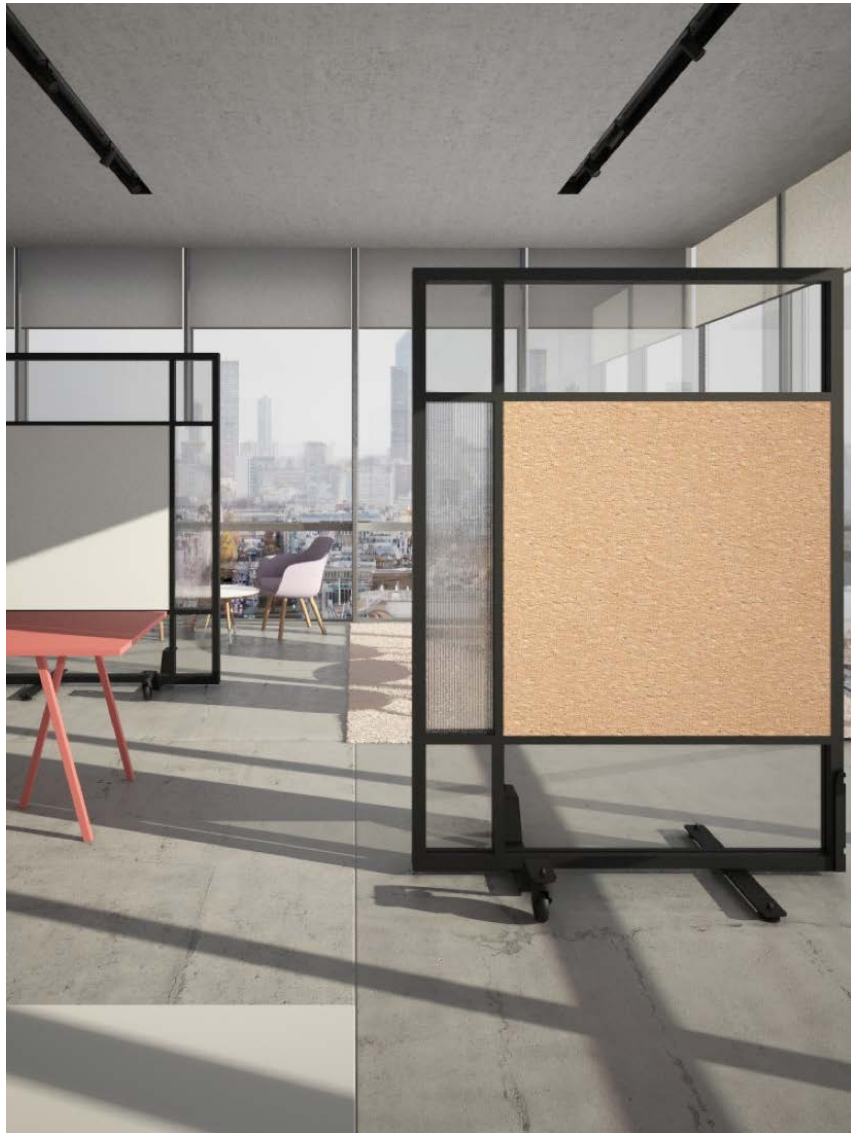

HABITAT
MATTER

FLAT MOVE

2020 CATALOG

Artis

HABITAT
MATTER

Flat Move by Artis is a modular wall system, created by up to three **customizable** portable room dividers. These **freestanding** walls are perfect for **flexible** office layouts and made to quickly transform existing spaces with no construction.

FLAT MOVE

2020 CATALOG

HABITAT
MATTER

RUBIK

Bookshelves, cubbies, storage units, the 1 foot deep modules can adapt it all. They can be open on both sides, just one side, or fully enclosed. The specific layout is up to you and can be different on each side.

VISUAL

This truly movable glass partition wall gives you the ability to divide rooms while still allowing light to pass through, so the layout still feels open. Unique to Visual, you can use shaped glass and various colors for the framing - let your imagination run wild.

WOOD

A classic look with 4"x1" vertical wood slats set at a 45-degree angle, the louver style provides subtle visual privacy. Reminiscent of a vanity screen, these are great for seating or reception areas and hotel lobbies. For a less classic look Flat Move can include a wooden pegboard shelf with wooden pegs and moveable shelves, ideal for your store, home office or workplace.