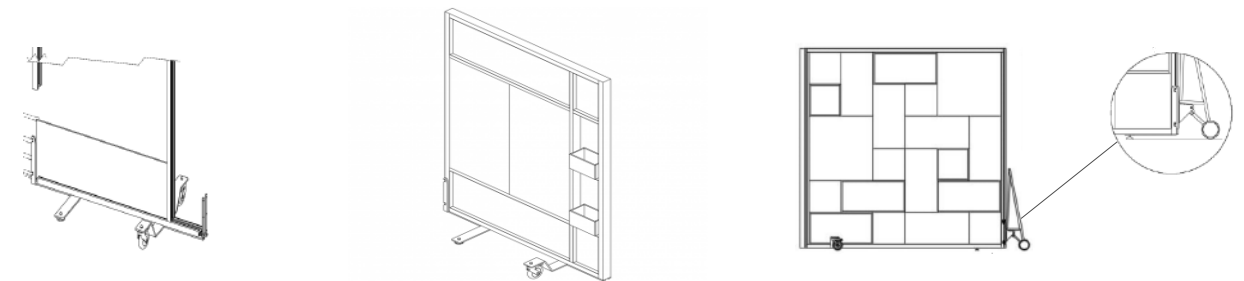

SHIPPING & LEAD TIMES

- 8 to 10 weeks from approved drawings
- The entire Flat Move assembly and trolley will be shipped in a single crate and Habitat Matter can provide professional installation anywhere in the US if needed.