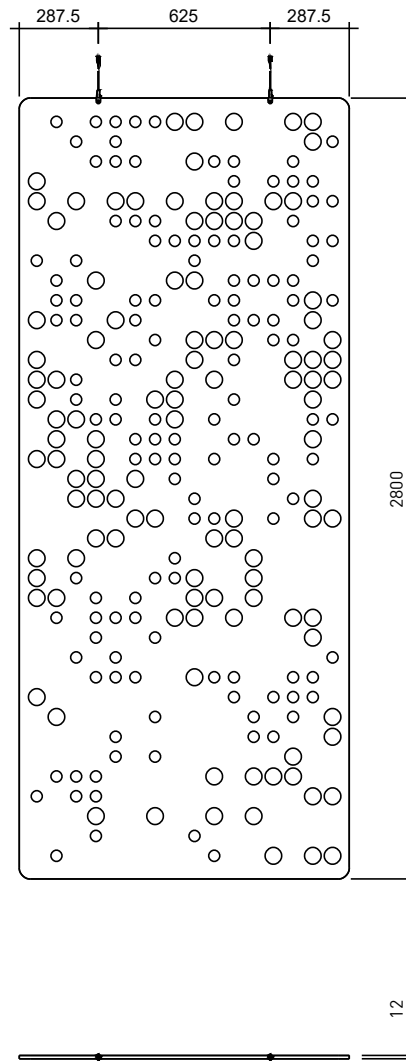

ARTICLE NUMBER

741.24.33.000.00

DIMENSIONS

Length:	1800 mm	70.86"
Width:	2400 mm	94.48"
Thickness:	24 mm	0.94"

CONNECTION

BRAILLE is hung on to the ceiling from two predetermined points on the acoustic panel with two sets of retaining brackets and tensile cable fixing.

ARTICLE NUMBER

741.24.34.000.00

DIMENSIONS

Length: 895 mm 35.23"

Width: 2400 mm 94.48"

Thickness: 24 mm 0.94"

CONNECTION

BRAILLE is hung on to the ceiling from two predetermined points on the acoustic panel with two sets of retaining brackets and tensile cable fixing.

BRAILLE 12MM

Hanging Division

The harmonious distribution of the round perforations of the acoustic room divider is based on the Delaunay triangulation. This principle can be found everywhere in nature and has a calming and visually soothing effect.

ARTICLE NUMBER

741.12.33.000.00

DIMENSIONS

Length: 1200 mm 47.24"
Width: 2800 mm 110.23"
Thickness: 12 mm 0.47"

CONNECTION

BRAILLE is hanged on to the ceiling from two predetermined points on the acoustic panel with two sets of retaining brackets and tensile cable fixing.