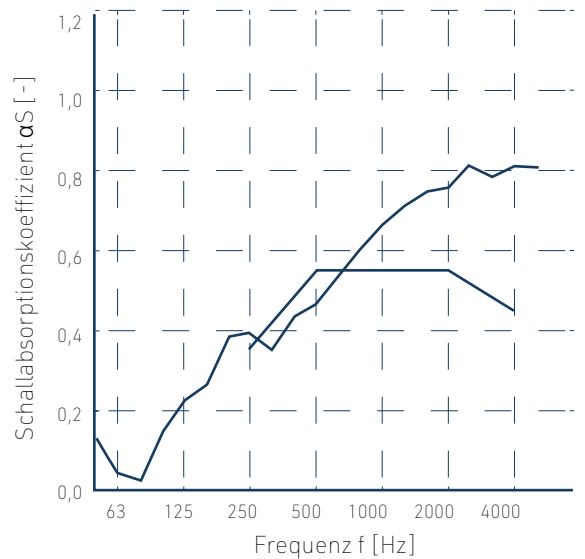

DIMENSIONS

ARCHISONIC® 24 mm 1800 x 2400 x 24 mm (70" x 94" x 0.94")
ARCHISONIC® 12 mm 1200 x 2800 x 12 mm (47" x 10" x 0.47")

COMPOSITION

100% PET (min. 60% post-consumer)

FIRE TEST

DIN EN 13501-1 B-s1, d0
ASTM E-84 Class A

VOC EMISSION

CDPH 01350 Pass
ISO 16000 (CDPH/EHLB/Standard Method V1.2.)
EN 16516

COLOUR FASTENESS

EN ISO 105-B02, A1 Grade 6

SOUND ABSORPTION

DIN ISO 11654

24 mm aw 0.55 (no air gap)
aw 0.65 (50 mm / 2" air gap)
aw 0.90 (100 mm / 4" air gap)
aw 0.95 (200 mm / 8" air gap)
aw 0.95 (300 mm / 11" air gap).

12 mm aw 0.30 (no air gap)

MATERIAL REUTILISATION

ARCHISONIC® 24 mm 88 plastic bottles/m²
ARCHISONIC® 12 mm 53 plastic bottles/m²

ENVIRONMENTAL

Cradle to Cradle Certified™
Product qualifies for LEED v4 specifications on VOC emissions in LEED EQ credit (Low-emitting products)

SUPPORTED BY

Climate KIC