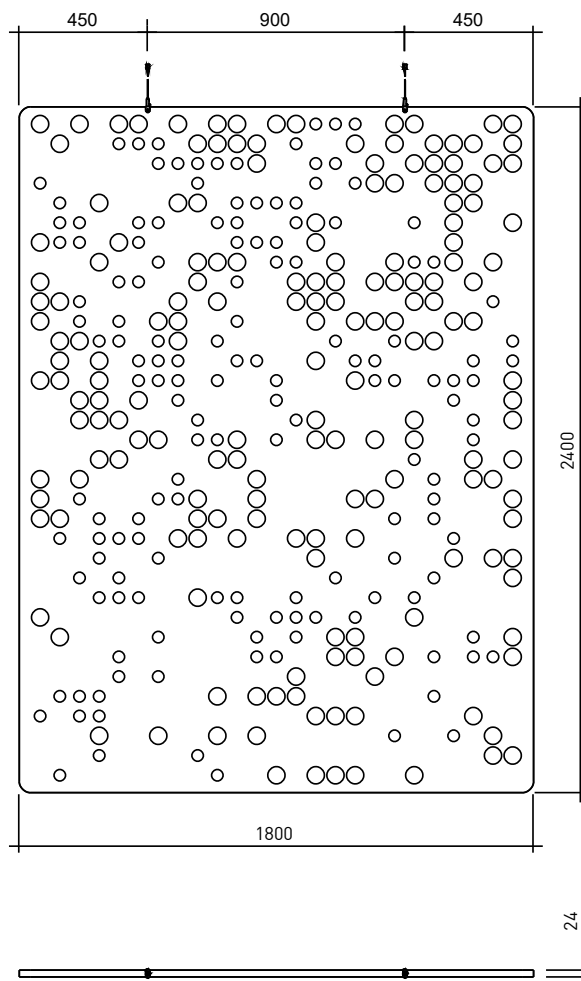

BRAILLE

Hanging Division

BRAILLE 24MM

Hanging Division

The harmonious distribution of the round perforations of the acoustic room divider is based on the Delaunay triangulation. This principle can be found everywhere in nature and has a calming and visually soothing effect.

ARTICLE NUMBER

741.24.33.000.00

DIMENSIONS

Length:	1800 mm	70.86"
Width:	2400 mm	94.48"
Thickness:	24 mm	0.94"

CONNECTION

BRAILLE is hung on to the ceiling from two predetermined points on the acoustic panel with two sets of retaining brackets and tensile cable fixing.

BRAILLE 24MM

Hanging Division

The harmonious distribution of the round perforations of the acoustic room divider is based on the Delaunay triangulation. This principle can be found everywhere in nature and has a calming and visually soothing effect.

ARTICLE NUMBER

741.24.34.000.00

DIMENSIONS

Length: 895 mm 35.23"

Width: 2400 mm 94.48"

Thickness: 24 mm 0.94"

CONNECTION

BRAILLE is hung on to the ceiling from two predetermined points on the acoustic panel with two sets of retaining brackets and tensile cable fixing.