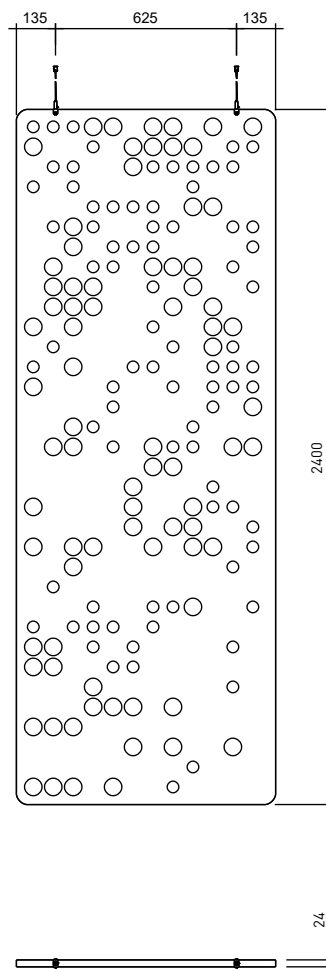

ARTICLE NUMBER

741.24.33.000.00

DIMENSIONS

Length:	1800 mm	70.86"
Width:	2400 mm	94.48"
Thickness:	24 mm	0.94"

CONNECTION

BRAILLE is hung on to the ceiling from two predetermined points on the acoustic panel with two sets of retaining brackets and tensile cable fixing.

BRAILLE 24MM

Hanging Division

The harmonious distribution of the round perforations of the acoustic room divider is based on the Delaunay triangulation. This principle can be found everywhere in nature and has a calming and visually soothing effect.

ARTICLE NUMBER

741.24.34.000.00

DIMENSIONS

Length: 895 mm 35.23"

Width: 2400 mm 94.48"

Thickness: 24 mm 0.94"

CONNECTION

BRAILLE is hung on to the ceiling from two predetermined points on the acoustic panel with two sets of retaining brackets and tensile cable fixing.

ARTICLE NUMBER

741.12.33.000.00

DIMENSIONS

Length: 1200 mm 47.24"
Width: 2800 mm 110.23"
Thickness: 12 mm 0.47"

CONNECTION

BRAILLE is hanged on to the ceiling from two predetermined points on the acoustic panel with two sets of retaining brackets and tensile cable fixing.