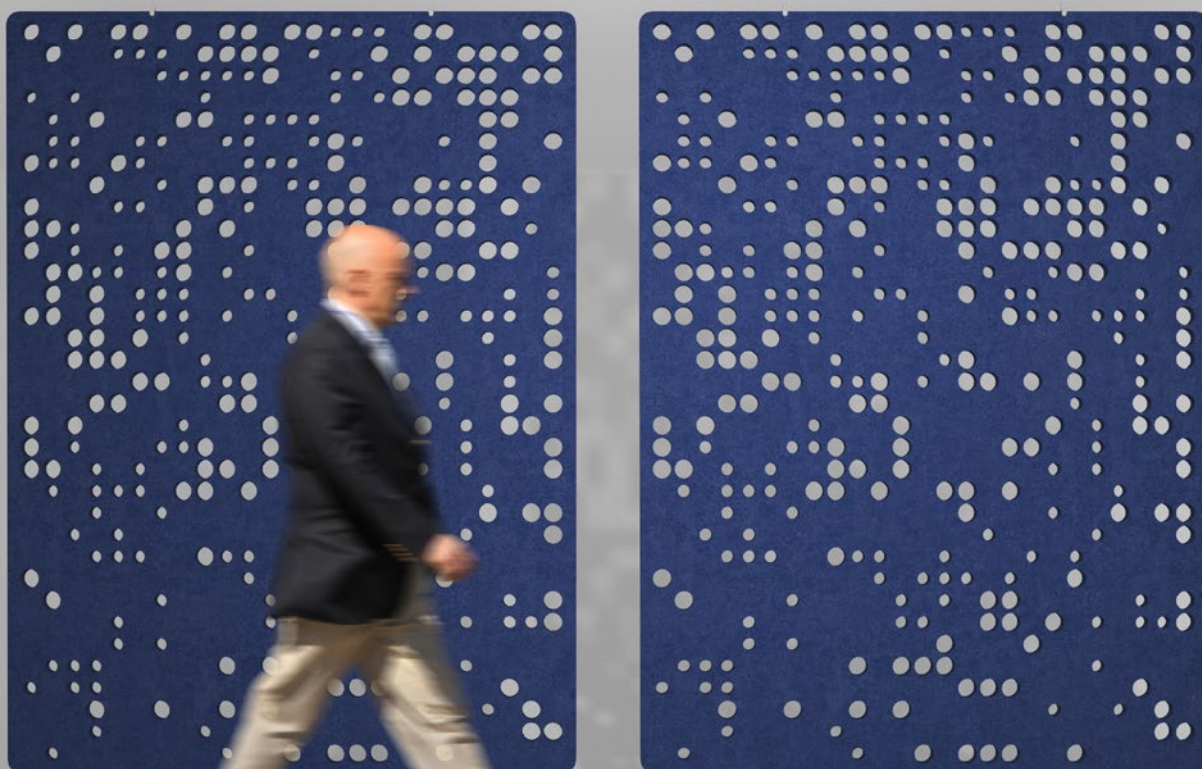

BRAILLE

Hanging Division

BRAILLE 24MM

Hanging Division

The harmonious distribution of the round perforations of the acoustic room divider is based on the Delaunay triangulation. This principle can be found everywhere in nature and has a calming and visually soothing effect.

ARTICLE NUMBER

741.24.33.000.00

DIMENSIONS

Length:	1800 mm	70.86"
Width:	2400 mm	94.48"
Thickness:	24 mm	0.94"

CONNECTION

BRAILLE is hung on to the ceiling from two predetermined points on the acoustic panel with two sets of retaining brackets and tensile cable fixing.

BRAILLE 24MM

Hanging Division

The harmonious distribution of the round perforations of the acoustic room divider is based on the Delaunay triangulation. This principle can be found everywhere in nature and has a calming and visually soothing effect.

BRAILLE 12MM

Hanging Division

The harmonious distribution of the round perforations of the acoustic room divider is based on the Delaunay triangulation. This principle can be found everywhere in nature and has a calming and visually soothing effect.