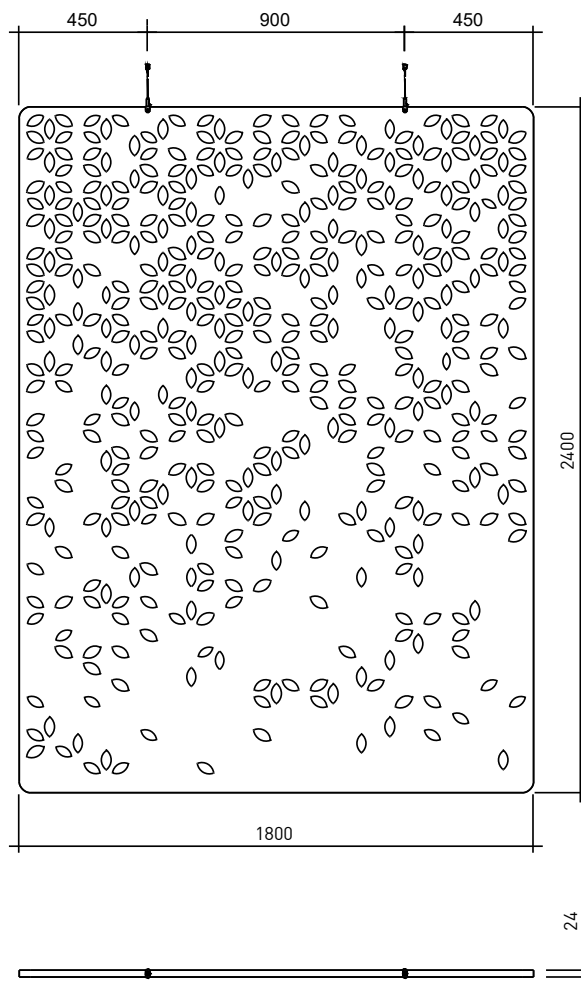

CROSE 24MM

Hanging Division

The harmonious distribution of perforations of the acoustic room divider that is derived its inspiration from nature. It mimics plat foliage that gives a calming and visually soothing effect.

ARTICLE NUMBER

741.24.31.000.00

DIMENSIONS

Length:	1800 mm	70.86"
Width:	2400 mm	94.48"
Thickness:	24 mm	0.94"

CONNECTION

CROSE is hanged on to the ceiling from two predetermined points on the acoustic panel with two sets of retaining brackets and tensile cable fixing.