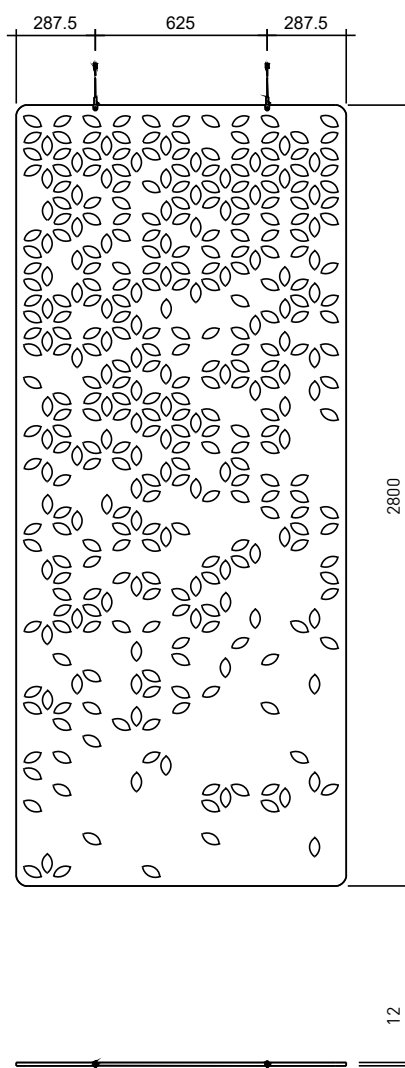

CROSE 12MM

Hanging Division

The harmonious distribution of perforations of the acoustic room divider that is derived its inspiration from nature. It mimics plat foliage that gives a calming and visually soothing effect.

ARTICLE NUMBER

741.12.31.000.00

DIMENSIONS

Length:	1200 mm	47.24"
Width:	2800 mm	110.23"
Thickness:	12 mm	0.47"

CONNECTION

CROSE is hanged on to the ceiling from two predetermined points on the acoustic panel with two sets of retaining brackets and tensile cable fixing.