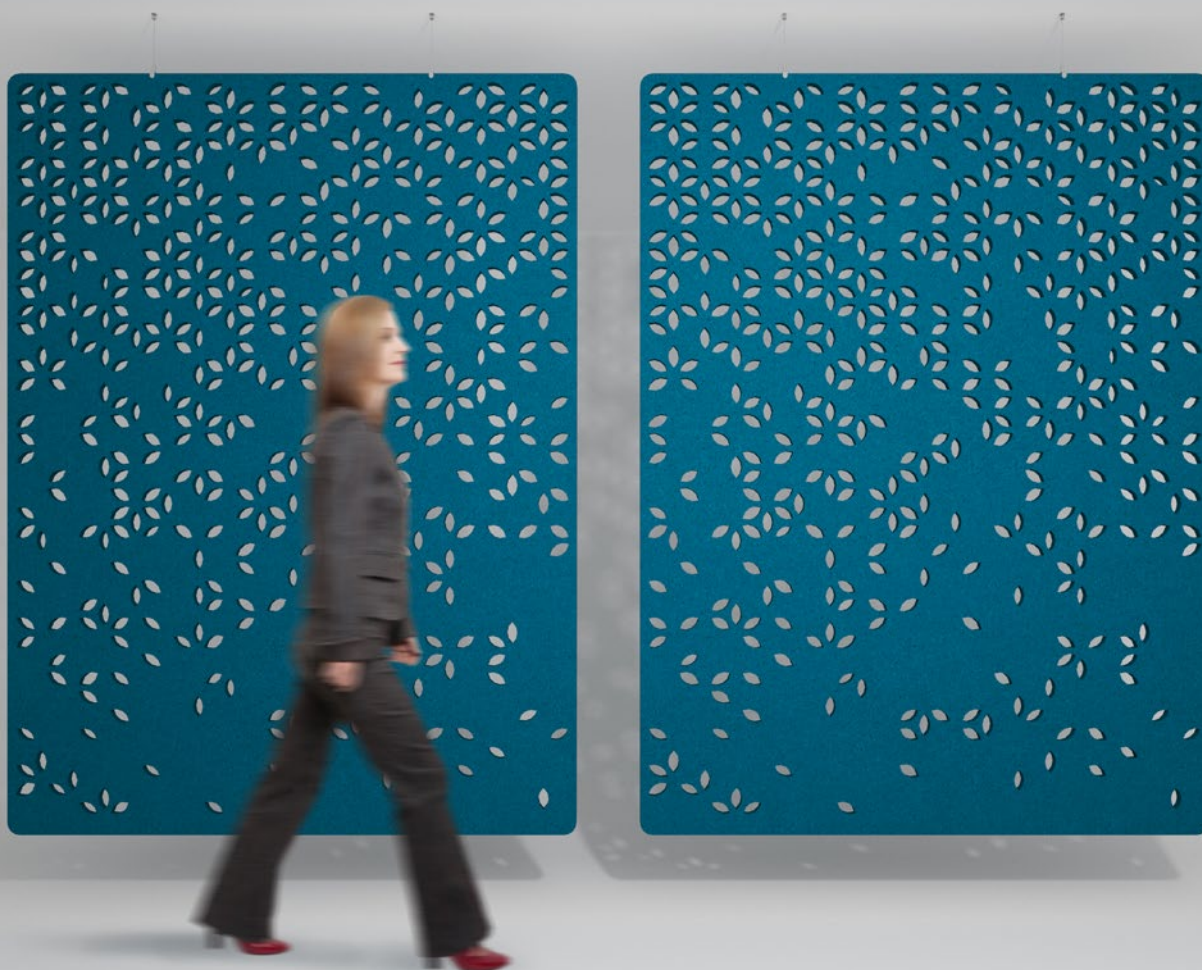

# CROSE

Hanging Division

# CROSE 24MM

Hanging Division

The harmonious distribution of perforations of the acoustic room divider that is derived its inspiration from nature. It mimics plat foliage that gives a calming and visually soothing effect.

## CONNECTION

CROSE is hanged on to the ceiling from two predetermined points on the acoustic panel with two sets of retaining brackets and tensile cable fixing.

## Hanging Division

The harmonious distribution of perforations of the acoustic room divider that is derived its inspiration from nature. It mimics plat foliage that gives a calming and visually soothing effect.