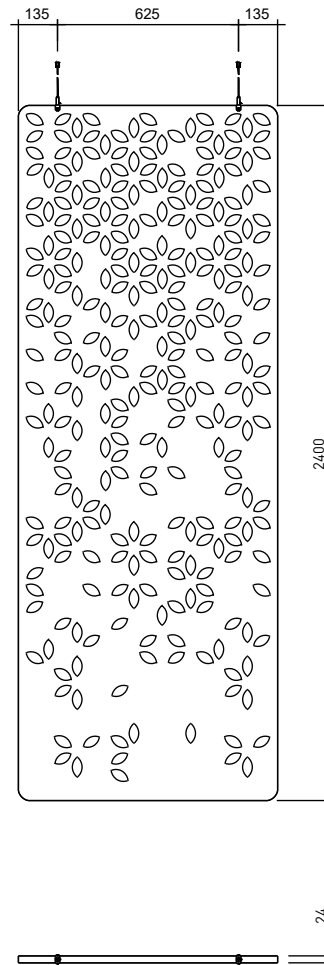

## DIMENSIONS

Length:	1800 mm	70.86"
Width:	2400 mm	94.48"
Thickness:	24 mm	0.94"

### DIMENSIONS

Length:	895 mm	35.23"
Width:	2400 mm	94.48"
Thickness:	24 mm	0.94"

### CONNECTION

CROSE is hanged on to the ceiling from two predetermined points on the acoustic panel with two sets of retaining brackets and tensile cable fixing.

### DIMENSIONS

Length:	1200 mm	47.24"
Width:	2800 mm	110.23"
Thickness:	12 mm	0.47"