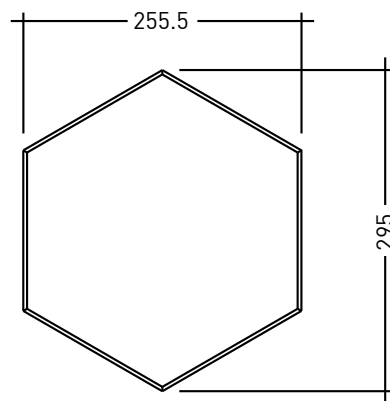

ARTICLE NUMBER

731.24.20.000.00

DIMENSIONS

Length:	295mm	11.61"
Width:	255 mm	10.03"
Thickness:	24mm	0.94"

CONNECTION

HEXAGON is mounted on the wall with a biodegradable double-contact glue.

SIDE

FRONT

ARTICLE NUMBER

731.12.20.000.00

DIMENSIONS

Length:	295mm	11.61"
Width:	255 mm	10.03"
Thickness:	12 mm	0.47"

CONNECTION

HEXAGON is mounted on the wall with a biodegradable double-contact glue.

SIDE

FRONT

24 mm

DIMENSIONS

ARCHISONIC® 24 mm 1800 x 2400 x 24 mm (70" x 94" x 0.94")
ARCHISONIC® 12 mm 1200 x 2800 x 12 mm (47" x 10" x 0.47")

COMPOSITION

100% PET (min. 60% post-consumer)

FIRE TEST

DIN EN 13501-1 B-s1, d0
ASTM E-84 Class A