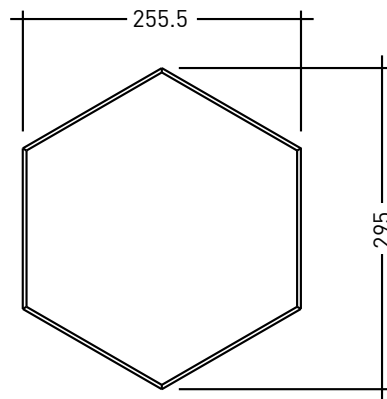

ARTICLE NUMBER

731.24.20.000.00

DIMENSIONS

Length:	295mm	11.61"
Width:	255 mm	10.03"
Thickness:	24mm	0.94"

CONNECTION

HEXAGON is mounted on the wall with a biodegradable double-contact glue.

SIDE

FRONT

ARTICLE NUMBER

731.12.20.000.00

DIMENSIONS

Length:	295mm	11.61"
Width:	255 mm	10.03"
Thickness:	12 mm	0.47"

CONNECTION

HEXAGON is mounted on the wall with a biodegradable double-contact glue.

SIDE

FRONT

24 mm

DIMENSIONS

ARCHISONIC® 24 mm 1800 x 2400 x 24 mm (70" x 94" x 0.94")
ARCHISONIC® 12 mm 1200 x 2800 x 12 mm (47" x 10" x 0.47")

COMPOSITION

100% PET (min. 60% post-consumer)

FIRE TEST

DIN EN 13501-1 B-s1, d0
ASTM E-84 Class A