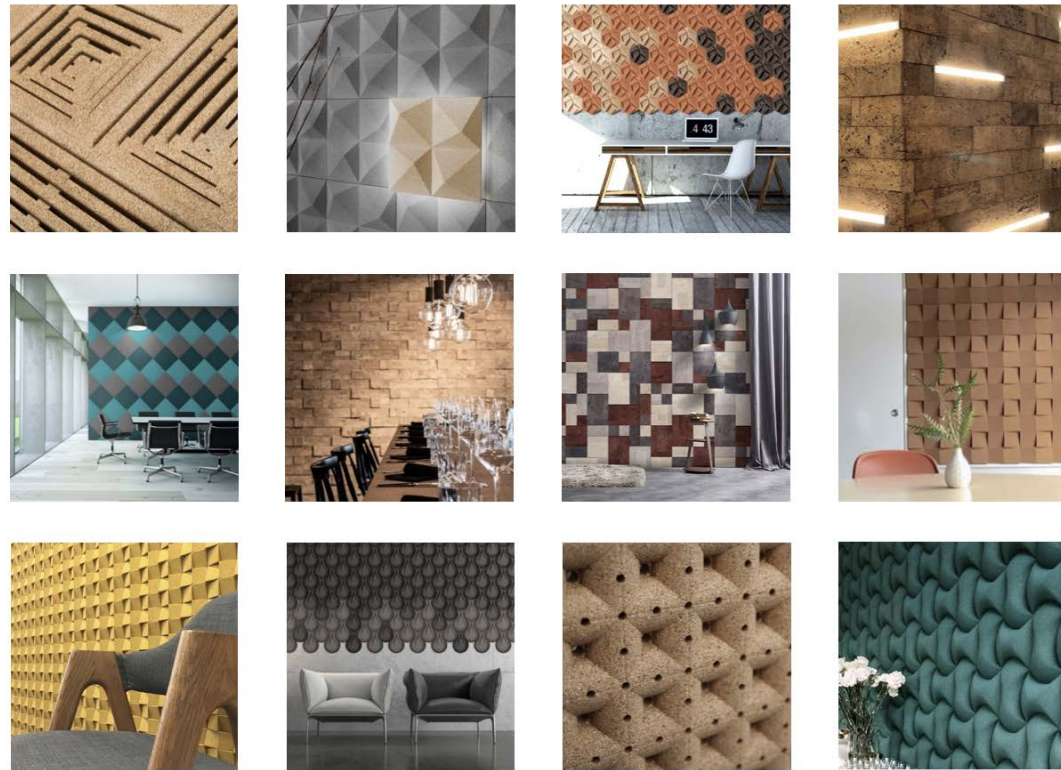

About MURATTO

Did you know that a single cork tree can produce about 100 pounds of cork every 9 years for up to 200 years?

Muratto works with sustainable organic raw materials, leftovers from the wine cork industry, to produce high quality natural biodegradable acoustic surfaces.

Lightweight and modular, the cork panels are easy to install. They come in a wide range of colors and shapes, which can be used to cover entire wall surfaces or arranged in smaller configurations as functional wall art.