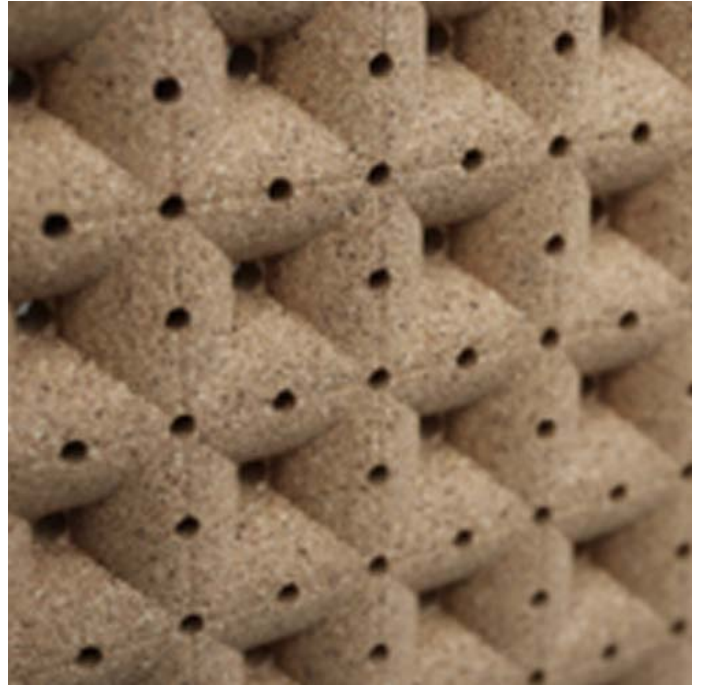

HABITAT  
MATTER

**muratto**<sup>®</sup>  
cork wall design

---

Lightweight and modular, the cork panels are easy to install. They come in a wide range of colors and shapes, which can be used to cover entire wall surfaces or arranged in smaller configurations as functional wall art.