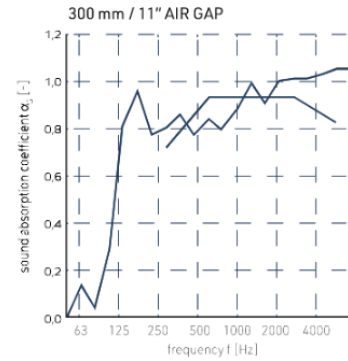

MATERIAL COMPOSITION

100% PET (min. 60% post-consumer)

FIRE TEST

DIN EN 13501-1 B-s1, d0
ASTM E-84 Class A

VOC-EMISSION

CDPH 01350 Pass
ISO 16000 (CDPH/EHLB/Standard Methode V1.2.)
EN 16516

COLOUR FASTNESS

ISO 105-B02, A1 Grade 6

MATERIAL REUTILISATION

ARCHISONIC® 24 mm 88 plastic bottles/m2
ARCHISONIC® 12 mm 53 plastic bottles/m2

SOUND ABSORPTION

DIN ISO 11654

24mm	aw 0.55 (no airgap) aw 0.65 (50 mm / 2" air gap) aw 0.90 (100 mm / 4" air gap) aw 0.95 (200 mm / 8" air gap)
12mm	aw 0.30 (no air gap)