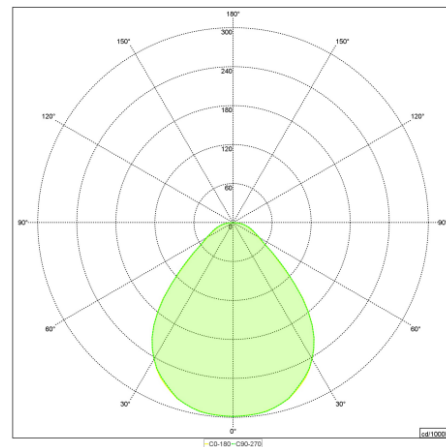

TECHNICAL DESCRIPTION

Ora is the best example of the symbiosis of lighting and acoustic: Optimal acoustics above workplaces and at the same time light that meets the highest demands for the professional sector.

The ARCHISONIC® material, which was carefully developed and curated in collaboration with the London trend researchers Color Hive, is available in two thicknesses, 24 and 12 millimeters. The PET fibers from recycled water bottles make the material a sustainable and powerful source to meet your acoustic challenges.