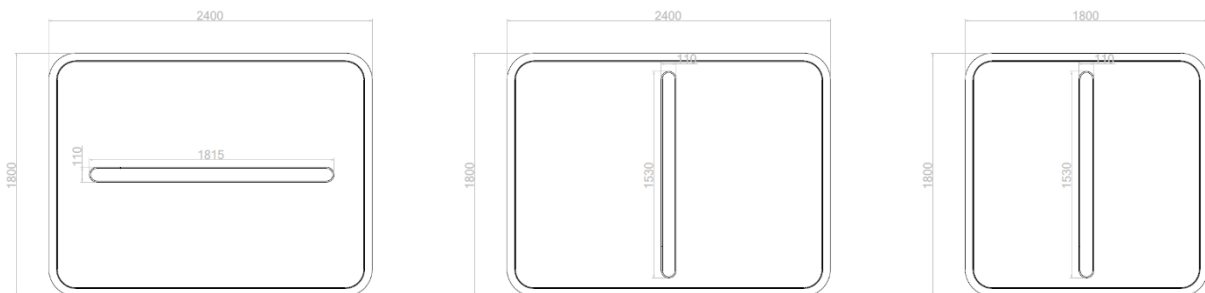

SUPPORTED BY

Climate KIC

Acoustic colours:

Panel Sizes:

The acoustic panels are available in the following sizes:

	Product Type	Size	Art. Nr.
1	"Workplace LED Ora (1530mm linear light)"	1800 x 1800 x 120mm	See next page
2	"Workplace LED Ora (1530mm linear light)"	1800 x 2400 x 120mm	
3	"Workplace LED Ora (1815mm linear light)"	1800 x 2400 x 120mm	