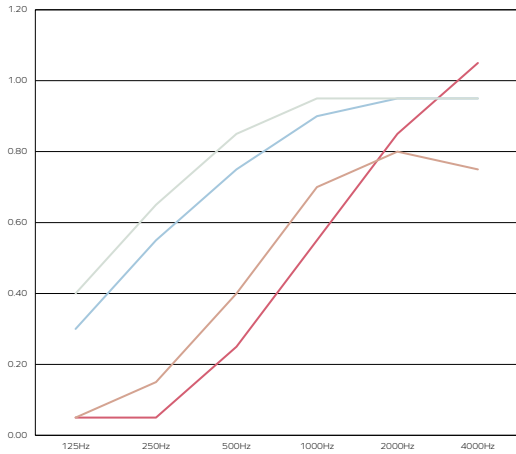

ARCHISONIC®

Acoustic Specifications

Archisonic Material 12mm

Frequency (Hz)	125	250	500	1000	2000	4000	α_w	NRC
Archisonic 12mm	0.05	0.05	0.25	0.55	0.85	1.05	0.30	0.45
Archisonic 12mm with 40mm insulation	0.30	0.55	0.75	0.90	0.95	0.95	0.75	0.80
Archisonic 12mm with 50mm insulation	0.40	0.65	0.85	0.95	0.95	0.95	0.80	0.85
Archisonic 12mm with 50mm air cavity	0.05	0.15	0.40	0.70	0.80	0.75	0.50	0.50

Sound Absorption Coefficient (α_s) according to EN ISO 354 Universität Stuttgart – Institut für Akustik und Bauphysik IABP

- Archisonic 12mm
- Archisonic 12mm with 50mm insulation
- Archisonic 12mm with 40mm insulation
- Archisonic 12mm with 50mm air cavity