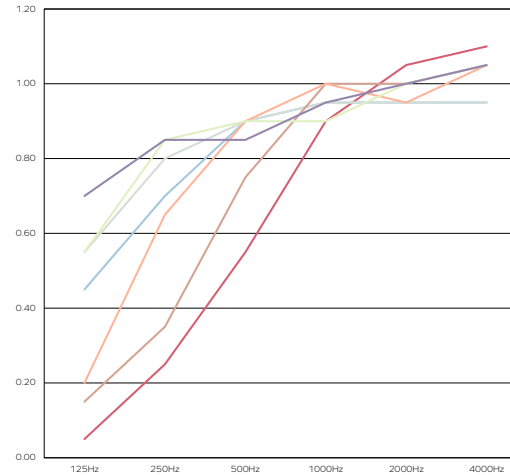

Sound Absorption Coefficient (α_s) according to EN ISO 354

Universität Stuttgart - Institut für Akustik und Bauphysik IABP

- Archisonic 24mm
- Archisonic 24mm with 50mm insulation
- Archisonic 24mm with 100mm air cavity
- Archisonic 24mm with 300mm air cavity
- Archisonic 24mm with 40mm insulation
- Archisonic 24mm with 50mm air cavity
- Archisonic 24mm with 200mm air cavity