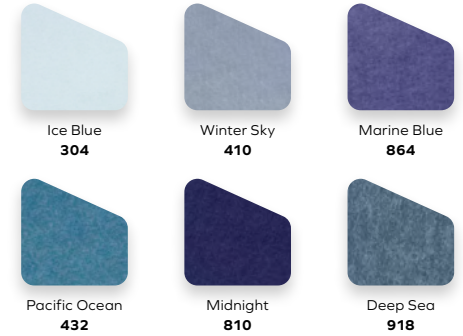

Living Greens

12mm & 24 mm

Environmental awareness and a deepening appreciation of biophilia drives a desire for ever more green spaces.

Elemental Blues

12mm & 24 mm

We had to pay tribute to our blue planet with a collection of sea- and sky-inspired hues. As our air and water quality are increasingly under threat, the appeal of nature's blues becomes stronger.

ARCHISONIC®

Soothing Pastels

12mm & 24 mm

This directional colour collection is curated from our core palettes of Elemental Blues, Living Greens and Warm Naturals. Combined with shades from the Quiet Neutrals collection and natural materials, these colours take on a timeless quality.

Shell Pink
102

Soft Coral
516

Ice Blue
304

Winter Sky
410

Spearmint
706

Succulent
712

Elegant Darks

12mm & 24 mm

While colour can create a mood, it is the depth or lightness of a hue that truly defines the emotion.

Garnet
724

Marine Blue
864

Midnight
810

Nordic Pine
311

Raven
550

Energetic Brights

12mm & 24 mm