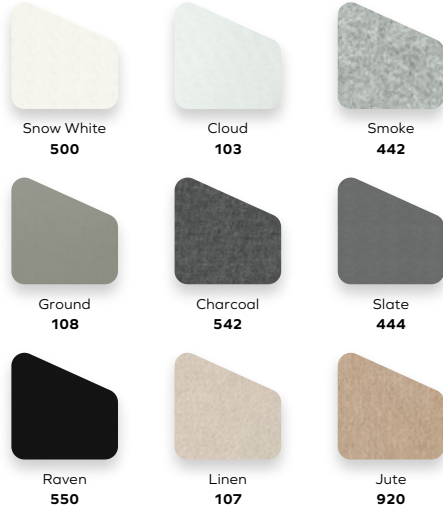

ARCHISONIC®

Quiet Neutrals

12mm & 24 mm

In an ever-connected increasingly urban age, we are all at times in search of a moment of silence. With this in mind, we look to the quieter elements of nature as inspiration for a series of calming and balanced neutrals.