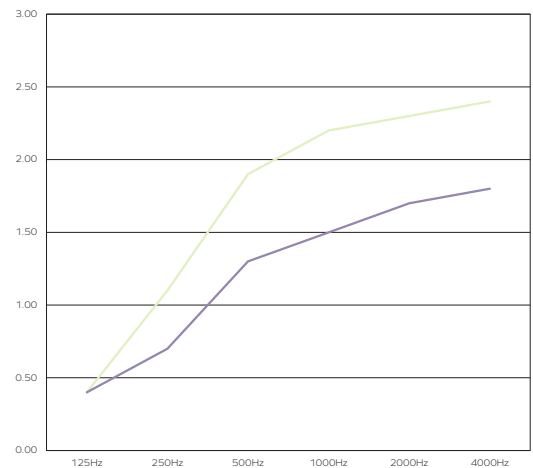

ACOUSTIC PERFORMANCE

ISO Standards

ISO 354:2003	Acoustics — Measurement of sound absorption in a reverberation room
ISO 11654:1997	Acoustics — Sound absorbers for use in buildings — Rating of sound absorption
ISO 20189:2018	Acoustics — Screens, furniture and single objects intended for interior use — Rating of sound absorption and sound reduction of elements based on laboratory measurements

Equivalent ASTM standards

ASTM C423-17	Standard Test Method for Sound Absorption and Sound Absorption Coefficients by the Reverberation Room Method
ASTM E795-16	Standard Practices for Mounting Test Specimens During Sound Absorption Tests

ISO	Equivalent Absorption Surface Area for the object (Aeq) (m²)	
	12 (Small)	13 (Large)
Frequency (Hz)		
125	0.40	0.40
250	0.70	1.10
500	1.30	1.90
1000	1.50	2.20
2000	1.70	2.30
4000	1.80	2.40

ASTM	Sabins (ft²)	
	12 (Small)	13 (Large)
Frequency (Hz)		
125	4.31	4.31
250	7.53	11.84
500	13.99	20.45
1000	16.15	23.68
2000	18.30	24.76
4000	19.38	25.83

● Densa (Small) - 1555mm
● Densa (Large) - 1840mm

“Just like sound, lighting appeals to the senses and is a driver for a good work environment and contributes to your health and well-being and should be synced with your circadian rhythm. However, if every evening you're the last person to switch off the lights in the office, you might have a tag on your back saying “overachiever”.

- Daniel Verlooven