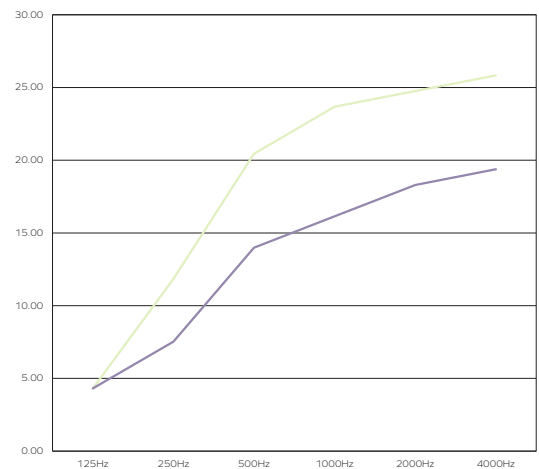

ACOUSTIC PERFORMANCE

ISO Standards

ISO 354:2003	Acoustics — Measurement of sound absorption in a reverberation room
ISO 11654:1997	Acoustics — Sound absorbers for use in buildings — Rating of sound absorption
ISO 20189:2018	Acoustics — Screens, furniture and single objects intended for interior use — Rating of sound absorption and sound reduction of elements based on laboratory measurements

Equivalent ASTM standards

ASTM C423-17	Standard Test Method for Sound Absorption and Sound Absorption Coefficients by the Reverberation Room Method
ASTM E795-16	Standard Practices for Mounting Test Specimens During Sound Absorption Tests

ISO	Equivalent Absorption Surface Area for the object (Aeq) (m²)	
	12 (Small)	13 (Large)
Frequency (Hz)		
125	0.40	0.40
250	0.70	1.10
500	1.30	1.90
1000	1.50	2.20
2000	1.70	2.30
4000	1.80	2.40

ASTM	Sabins (ft²)	
	12 (Small)	13 (Large)
Frequency (Hz)		
125	4.31	4.31
250	7.53	11.84
500	13.99	20.45
1000	16.15	23.68
2000	18.30	24.76
4000	19.38	25.83

● Densa (Small) - 1555mm
● Densa (Large) - 1840mm

“Just like sound, lighting appeals to the senses and is a driver for a good work environment and contributes to your health and well-being and should be synced with your circadian rhythm. However, if every evening you're the last person to switch off the lights in the office, you might have a tag on your back saying “overachiever”.

- Daniel Verlooven