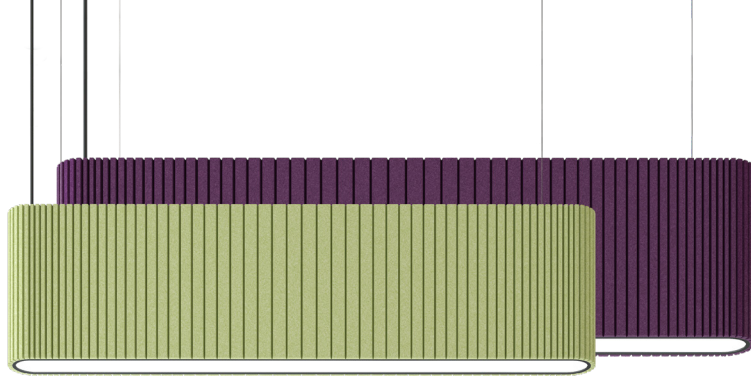

Densa

Acoustic Lighting

PRODUCT DIMENSIONS

ARTICLE NUMBERS

Lighting Product	Product Size	Color code	CCT	North American Market
723.12.	12 (Small)	Choose color as shown on pg. 3	27 (2700K)	Add an A at the end of the CCT code to indicate this product is for North America
	13 (Large)		30 (3000K)	
			35 (3500K)	
			40 (4000K)	

Example: 723.12.12.706.35A

Densa Small [(1550 x 135mm/61.22 x 5.31", Spearmint 706 color, 3500K CCT, 110-277V (North America)]

LIGHTING SPECIFICATIONS

	Small (723.12.12.)	Large (723.12.13.)
Output	Direct Only	
Total Lumen Output (lm)	2700	3200
Wattage	32	32
Efficacy (lm/W)	84	100
Diffuser	Microprisma	
Beam Angle	92	
CCT	2700-3000-3500-4000K	
CRI	80+	
MacAdam	3	
Dimming	0-10V 0.1% DSI/DALI	
Driver Location	On-Board	

LIGHT DISTRIBUTION GRAPH

CERTIFICATIONS

ARCHISONIC®

Colors

Name	Snow White	Milk	Cloud	Smoke	Ground	Charcoal	Slate	Raven
Color Code	500	404	103	442	108	542	444	550
NCS Code	S 0300-N	S 0502-Y	S 1002-B	S 3005-R80B	S 5005-Y20R	S 7502-B	S 4500-N	S 8500-N
Name	Nordic Pine	Grove	Moss	Spearmint	Ice Blue	Succulent	Deep Sea	Marine Blue
Color Code	311	317	439	706	304	712	918	864
NCS Code	S 5030-G10Y	S 7020-G30Y	S 2040-G40Y	S 1010-B90G	S 0510-B	S 3020-B30G	S 5020-R90B	S 4050-R70B
Name	Linen	Shell Pink	Jute	Warm Stone	Terracotta	Soft Coral	Honeycomb	Sunshine
Color Code	107	102	920	105	239	516	139	846
NCS Code	S 1505-Y30R	S 0510-R30B	S 3010-Y30R	S 3010-Y50R	S 4040-Y70R	S 2020-Y90R	S 2050-Y20R	S 1040-Y10R
Name	Garnet	Hot Pink	Poster Red	Electric Orange	Winter Sky	Pacific Ocean	Midnight	Grape
Color Code	724	140	662	464	311	311	810	540
NCS Code	S 5040-R10B	S 2060-R20B	S 1080-R	S 0580-Y70R	S 5030-G10Y	S 5030-G10Y	S 7020-R70B	S 5040-R40B