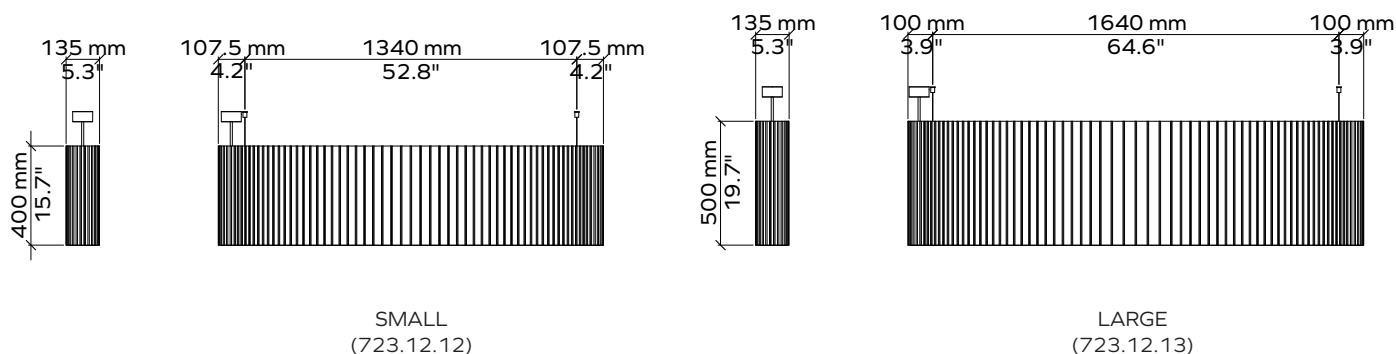

Densa

Acoustic Lighting

PRODUCT DIMENSIONS

ARTICLE NUMBERS

Lighting Product	Product Size	Color code	CCT	North American Market
723.12.	12 (Small)	Choose color as shown on pg. 3	27 (2700K)	Add an A at the end of the CCT code to indicate this product is for North America
	13 (Large)		30 (3000K)	
			35 (3500K)	
			40 (4000K)	

Example: 723.12.12.706.35A

Densa Small [(1550 x 135mm/61.22 x 5.31", Spearmint 706 color, 3500K CCT, 110-277V (North America)]

LIGHTING SPECIFICATIONS

	Small (723.12.12.)	Large (723.12.13.)
Output	Direct Only	
Total Lumen Output (lm)	2700	3200
Wattage	32	32
Efficacy (lm/W)	84	100
Diffuser	Microprisma	
Beam Angle	92	
CCT	2700-3000-3500-4000K	
CRI	80+	
MacAdam	3	
Dimming	0-10V 0.1% DSI/DALI	
Driver Location	On-Board	