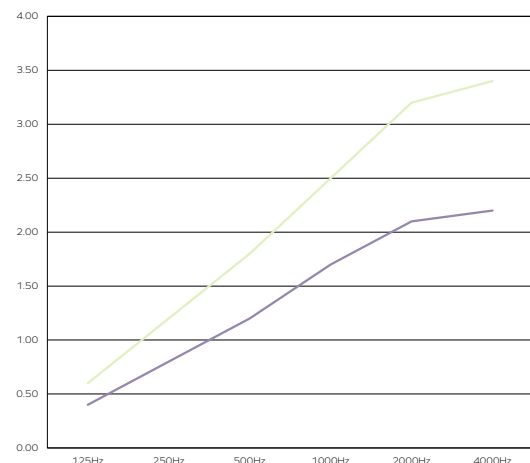

Umbra Long

Acoustic Lighting

ACOUSTIC PERFORMANCE

ISO Standards

ISO 354:2003	Acoustics — Measurement of sound absorption in a reverberation room
ISO 11654:1997	Acoustics — Sound absorbers for use in buildings — Rating of sound absorption
ISO 20189:2018	Acoustics — Screens, furniture and single objects intended for interior use — Rating of sound absorption and sound reduction of elements based on laboratory measurements

Equivalent ASTM standards

ASTM C423-17	Standard Test Method for Sound Absorption and Sound Absorption Coefficients by the Reverberation Room Method
ASTM E795-16	Standard Practices for Mounting Test Specimens During Sound Absorption Tests

ISO	Equivalent Absorption Surface Area for the object (Aeq) (m²)	
Frequency (Hz)	12 (Small)	13 (Large)
125	0.40	0.60
250	0.80	1.20
500	1.20	1.80
1000	1.70	2.50
2000	2.10	3.20
4000	2.20	3.40

ASTM	Sabins (ft²)	
Frequency (Hz)	12 (Small)	13 (Large)
125	4.31	6.46
250	8.61	12.92
500	12.92	19.38
1000	18.30	26.91
2000	22.60	34.44
4000	23.68	36.60

● Umbra Long (Small)
● Umbra Long (Large)

“Just like sound, lighting appeals to the senses and is a driver for a good work environment and contributes to your health and well-being and should be synced with your circadian rhythm. However, if every evening you're the last person to switch off the lights in the office, you might have a tag on your back saying “overachiever”.

– Daniel Verlooven