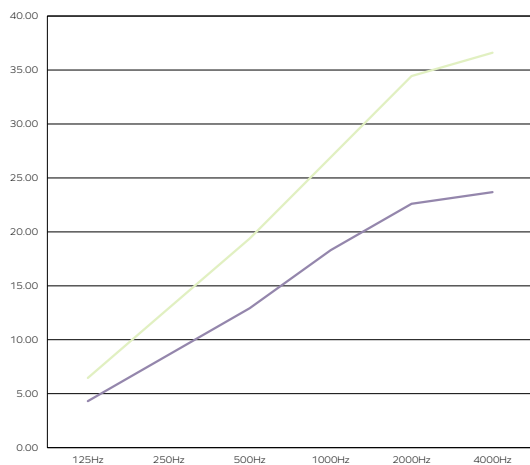

Umbra Long

Acoustic Lighting

ACOUSTIC PERFORMANCE

ISO Standards

ISO 354:2003	Acoustics — Measurement of sound absorption in a reverberation room
ISO 11654:1997	Acoustics — Sound absorbers for use in buildings — Rating of sound absorption
ISO 20189:2018	Acoustics — Screens, furniture and single objects intended for interior use — Rating of sound absorption and sound reduction of elements based on laboratory measurements

Equivalent ASTM standards

ASTM C423-17	Standard Test Method for Sound Absorption and Sound Absorption Coefficients by the Reverberation Room Method
ASTM E795-16	Standard Practices for Mounting Test Specimens During Sound Absorption Tests

ISO	Equivalent Absorption Surface Area for the object (Aeq) (m²)	
Frequency (Hz)	12 (Small)	13 (Large)
125	0.40	0.60
250	0.80	1.20
500	1.20	1.80
1000	1.70	2.50
2000	2.10	3.20
4000	2.20	3.40

ASTM	Sabins (ft²)	
Frequency (Hz)	12 (Small)	13 (Large)
125	4.31	6.46
250	8.61	12.92
500	12.92	19.38
1000	18.30	26.91
2000	22.60	34.44
4000	23.68	36.60

● Umbra Long (Small)
● Umbra Long (Large)

“Just like sound, lighting appeals to the senses and is a driver for a good work environment and contributes to your health and well-being and should be synced with your circadian rhythm. However, if every evening you're the last person to switch off the lights in the office, you might have a tag on your back saying “overachiever”.

– Daniel Verlooven