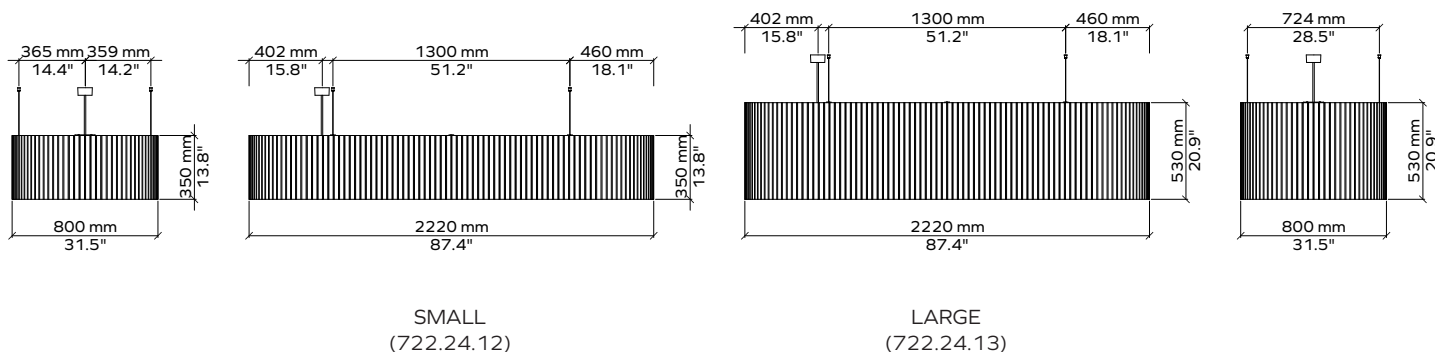

Acoustic Lighting

PRODUCT DIMENSIONS

ARTICLE NUMBERS

Lighting Product	Product Size	Color code	CCT	North American Market
722.24.	12 (Small) 13 (Large)	Choose color as shown on pg. 3	27 (2700K)	Add an A at the end of the CCT code to indicate this product is for North America
			30 (3000K)	
			35 (3500K)	
			40 (4000K)	

Example: 723.12.12.706.35A

Umbra L Small [(1550 x 135mm/61.22 x 5.31", Spearmint 706 color, 3500K CCT, 110-277V (North America)]

LIGHTING SPECIFICATIONS

For both sizes

Output	Direct Only
Total Lumen Output (lm)	2700
Wattage	32
Efficacy (lm/W)	84
Diffuser	Opal (<i>Microprism</i> ¹)
Beam Angle	100
CCT	2700-3000-3500-4000K
CRI	80+
MacAdam	3
Dimming	Not dimmable (<i>Dali</i> ¹)
Driver Location	On-Board