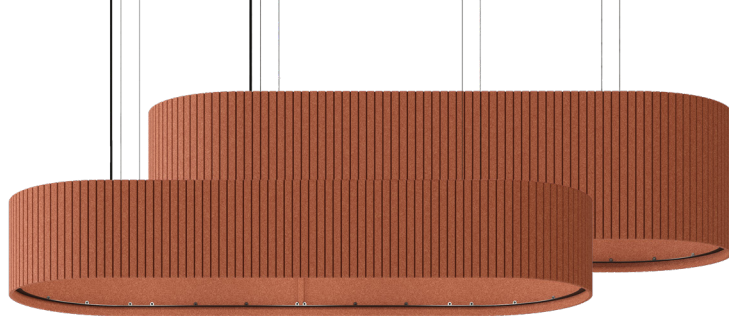

Acoustic Lighting

PRODUCT DIMENSIONS

ARTICLE NUMBERS

Lighting Product	Product Size	Color code	CCT	North American Market
722.24.	12 (Small) 13 (Large)	Choose color as shown on pg. 3	27 (2700K)	Add an A at the end of the CCT code to indicate this product is for North America
			30 (3000K)	
			35 (3500K)	
			40 (4000K)	

Example: 723.12.12.706.35A

Umbra L Small [(1550 x 135mm/61.22 x 5.31", Spearmint 706 color, 3500K CCT, 110-277V (North America)]

LIGHTING SPECIFICATIONS

For both sizes

Output	Direct Only
Total Lumen Output (lm)	2700
Wattage	32
Efficacy (lm/W)	84
Diffuser	Opal (<i>Microprism</i> ¹)
Beam Angle	100
CCT	2700-3000-3500-4000K
CRI	80+
MacAdam	3
Dimming	Not dimmable (<i>Dali</i> ¹)
Driver Location	On-Board

¹ on request

LIGHT DISTRIBUTION GRAPH

CERTIFICATIONS

ARCHISONIC®

Colors

Name	Snow White	Milk	Cloud	Smoke	Ground	Charcoal	Slate	Raven
Color Code	500	404	103	442	108	542	444	550
NCS Code	S 0300-N	S 0502-Y	S 1002-B	S 3005-R80B	S 5005-Y20R	S 7502-B	S 4500-N	S 8500-N

Name	Linen	Shell Pink	Jute	Warm Stone	Terracotta	Soft Coral	Honeycomb	Sunshine
Color Code	107	102	920	105	239	516	139	846
NCS Code	S 1505-Y30R	S 0510-R30B	S 3010-Y30R	S 3010-Y50R	S 4040-Y70R	S 2020-Y90R	S 2050-Y20R	S 1040-Y10R