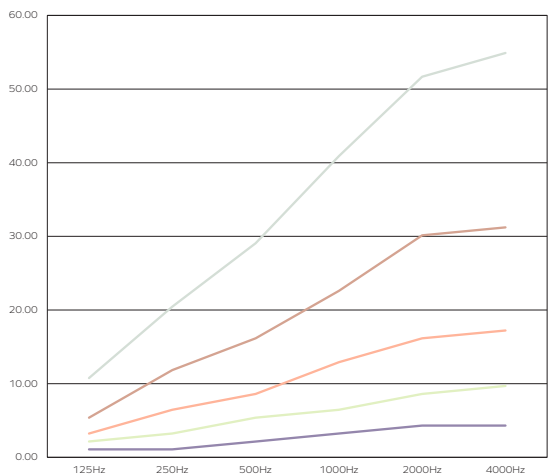

Umbra Round

Acoustic Lighting

ACOUSTIC PERFORMANCE

ISO Standards

ISO 354:2003	Acoustics — Measurement of sound absorption in a reverberation room
ISO 11654:1997	Acoustics — Sound absorbers for use in buildings — Rating of sound absorption
ISO 20189:2018	Acoustics — Screens, furniture and single objects intended for interior use — Rating of sound absorption and sound reduction of elements based on laboratory measurements

Equivalent ASTM standards

ASTM C423-17	Standard Test Method for Sound Absorption and Sound Absorption Coefficients by the Reverberation Room Method
ASTM E795-16	Standard Practices for Mounting Test Specimens During Sound Absorption Tests

ISO	Equivalent Absorption Surface Area for the object (Aeq) (m²)				
Frequency (Hz)	XS	S	M	L	XL
125	0.10	0.20	0.30	0.50	1.00
250	0.10	0.30	0.60	1.10	1.90
500	0.20	0.50	0.80	1.50	2.70
1000	0.30	0.60	1.20	2.10	3.80
2000	0.40	0.80	1.50	2.80	4.80
4000	0.40	0.90	1.60	2.90	5.10

ASTM	Sabins (ft²)				
Frequency (Hz)	XS	S	M	L	XL
125	1.08	2.15	3.23	5.38	10.76
250	1.08	3.23	6.46	11.84	20.45
500	2.15	5.38	8.61	16.15	29.06
1000	3.23	6.46	12.92	22.60	40.90
2000	4.31	8.61	16.15	30.14	51.67
4000	4.31	9.69	17.22	31.22	54.90

- Extra Small - Ø 400mm
- Small - Ø 600mm
- Medium - Ø 800mm
- Large - Ø 1200mm
- Extra Large - Ø 1600mm

“Just like sound, lighting appeals to the senses and is a driver for a good work environment and contributes to your health and well-being and should be synced with your circadian rhythm. However, if every evening you're the last person to switch off the lights in the office, you might have a tag on your back saying “overachiever”.

– Daniel Verlooven