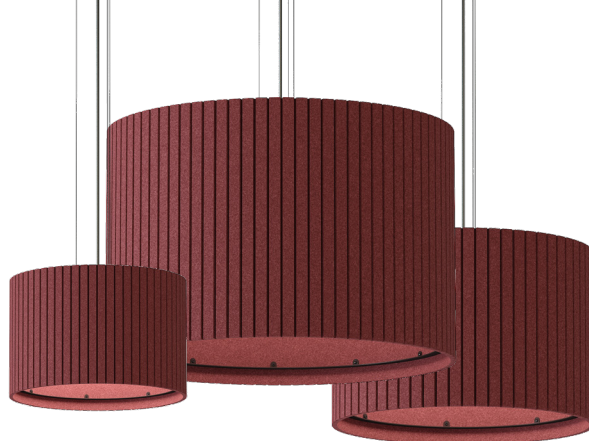

Umbra Round

Acoustic Lighting

PRODUCT DIMENSIONS

ARTICLE NUMBERS

Lighting Product	Product Size	Color code	CCT	North American Market
722.12.	31 (Extra Small)	Choose color as shown on pg. 3	27 (2700K)	Add an A at the end of the CCT code to indicate this product is for North America
	32 (Small)		30 (3000K)	
	33 (Medium)		35 (3500K)	
	34 (Large)		40 (4000K)	
	35 (Extra Large)			

Example: 722.12.32.706.35A

Umbra Small [(800x530mm / 31.50x20.87", Spearmint 706 color, 3500K CCT, 110-277V (North America)]

LIGHTING SPECIFICATIONS

For all sizes (722.12.)

Output	Direct Only
Total Lumen Output (lm)	1580
Wattage	19
Efficacy (lm/W)	84.16
Diffuser	Opal
Beam Angle	108
CCT	2700-3000-3500-4000K
CRI	90+
MacAdam	3
Dimming	0-10V 0.1% DSI/DALI
Driver Location	On-Board