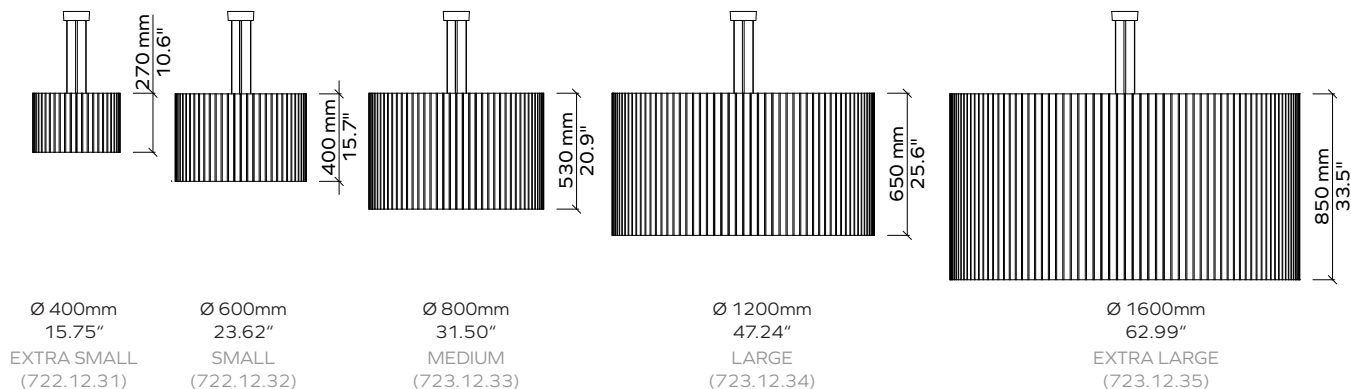

Umbra Round

Acoustic Lighting

PRODUCT DIMENSIONS

ARTICLE NUMBERS

Lighting Product	Product Size	Color code	CCT	North American Market
722.12.	31 (Extra Small)	Choose color as shown on pg. 3	27 (2700K)	Add an A at the end of the CCT code to indicate this product is for North America
	32 (Small)		30 (3000K)	
	33 (Medium)		35 (3500K)	
	34 (Large)		40 (4000K)	
	35 (Extra Large)			

Example: 722.12.32.706.35A

Umbra Small [(800x530mm / 31.50x20.87", Spearmint 706 color, 3500K CCT, 110-277V (North America)]

LIGHTING SPECIFICATIONS

For all sizes (722.12.)

Output	Direct Only
Total Lumen Output (lm)	1580
Wattage	19
Efficacy (lm/W)	84.16
Diffuser	Opal
Beam Angle	108
CCT	2700-3000-3500-4000K
CRI	90+
MacAdam	3
Dimming	0-10V 0.1% DSI/DALI
Driver Location	On-Board