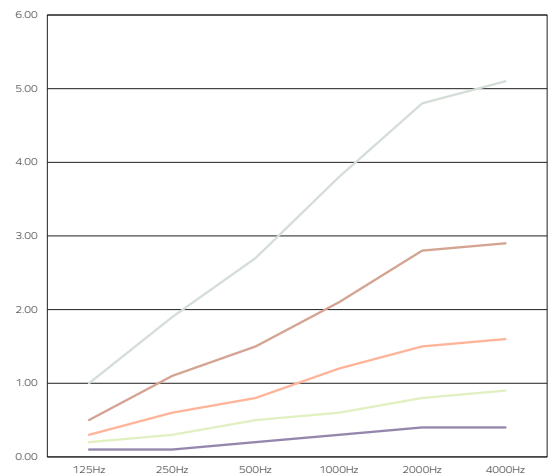

Umbra Round

Acoustic Lighting

ACOUSTIC PERFORMANCE

ISO Standards

ISO 354:2003	Acoustics — Measurement of sound absorption in a reverberation room
ISO 11654:1997	Acoustics — Sound absorbers for use in buildings — Rating of sound absorption
ISO 20189:2018	Acoustics — Screens, furniture and single objects intended for interior use — Rating of sound absorption and sound reduction of elements based on laboratory measurements

Equivalent ASTM standards

ASTM C423-17	Standard Test Method for Sound Absorption and Sound Absorption Coefficients by the Reverberation Room Method
ASTM E795-16	Standard Practices for Mounting Test Specimens During Sound Absorption Tests

ISO	Equivalent Absorption Surface Area for the object (Aeq) (m²)				
Frequency (Hz)	XS	S	M	L	XL
125	0.10	0.20	0.30	0.50	1.00
250	0.10	0.30	0.60	1.10	1.90
500	0.20	0.50	0.80	1.50	2.70
1000	0.30	0.60	1.20	2.10	3.80
2000	0.40	0.80	1.50	2.80	4.80
4000	0.40	0.90	1.60	2.90	5.10

ASTM	Sabins (ft²)				
Frequency (Hz)	XS	S	M	L	XL
125	1.08	2.15	3.23	5.38	10.76
250	1.08	3.23	6.46	11.84	20.45
500	2.15	5.38	8.61	16.15	29.06
1000	3.23	6.46	12.92	22.60	40.90
2000	4.31	8.61	16.15	30.14	51.67
4000	4.31	9.69	17.22	31.22	54.90

- Extra Small - Ø 400mm
- Small - Ø 600mm
- Medium - Ø 800mm
- Large - Ø 1200mm
- Extra Large - Ø 1600mm

“Just like sound, lighting appeals to the senses and is a driver for a good work environment and contributes to your health and well-being and should be synced with your circadian rhythm. However, if every evening you're the last person to switch off the lights in the office, you might have a tag on your back saying “overachiever”.

– Daniel Verlooven